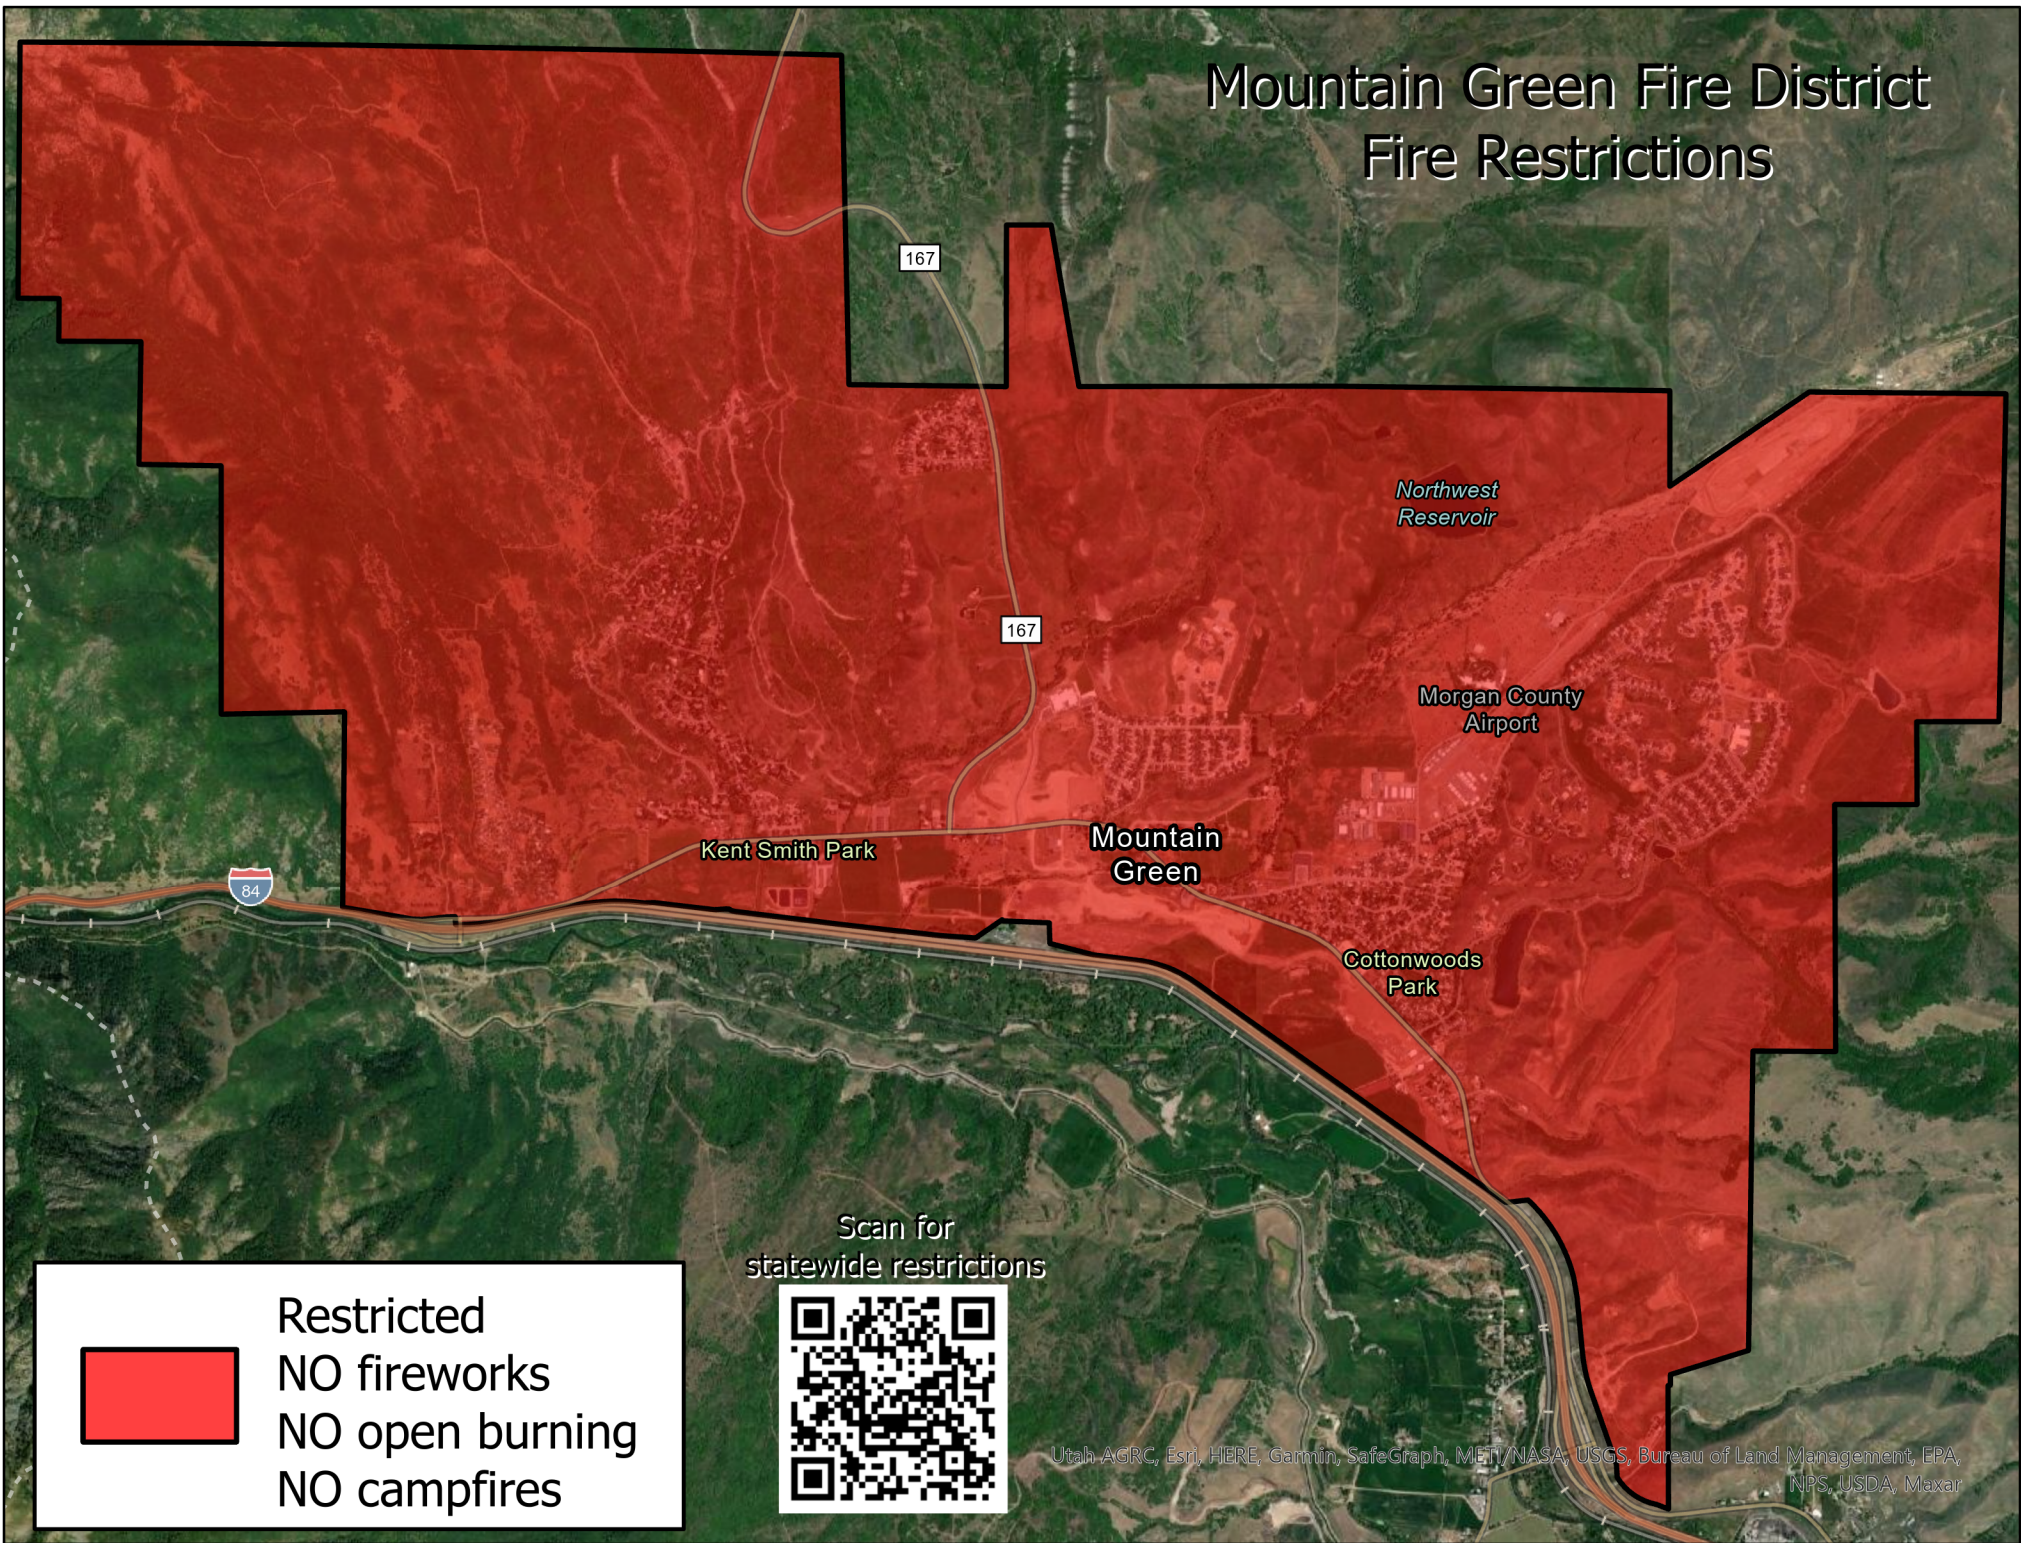

# Mountain Green Fire District Fire Restrictions

 Restricted  
NO fireworks  
NO open burning  
NO campfires

Scan for  
statewide restrictions