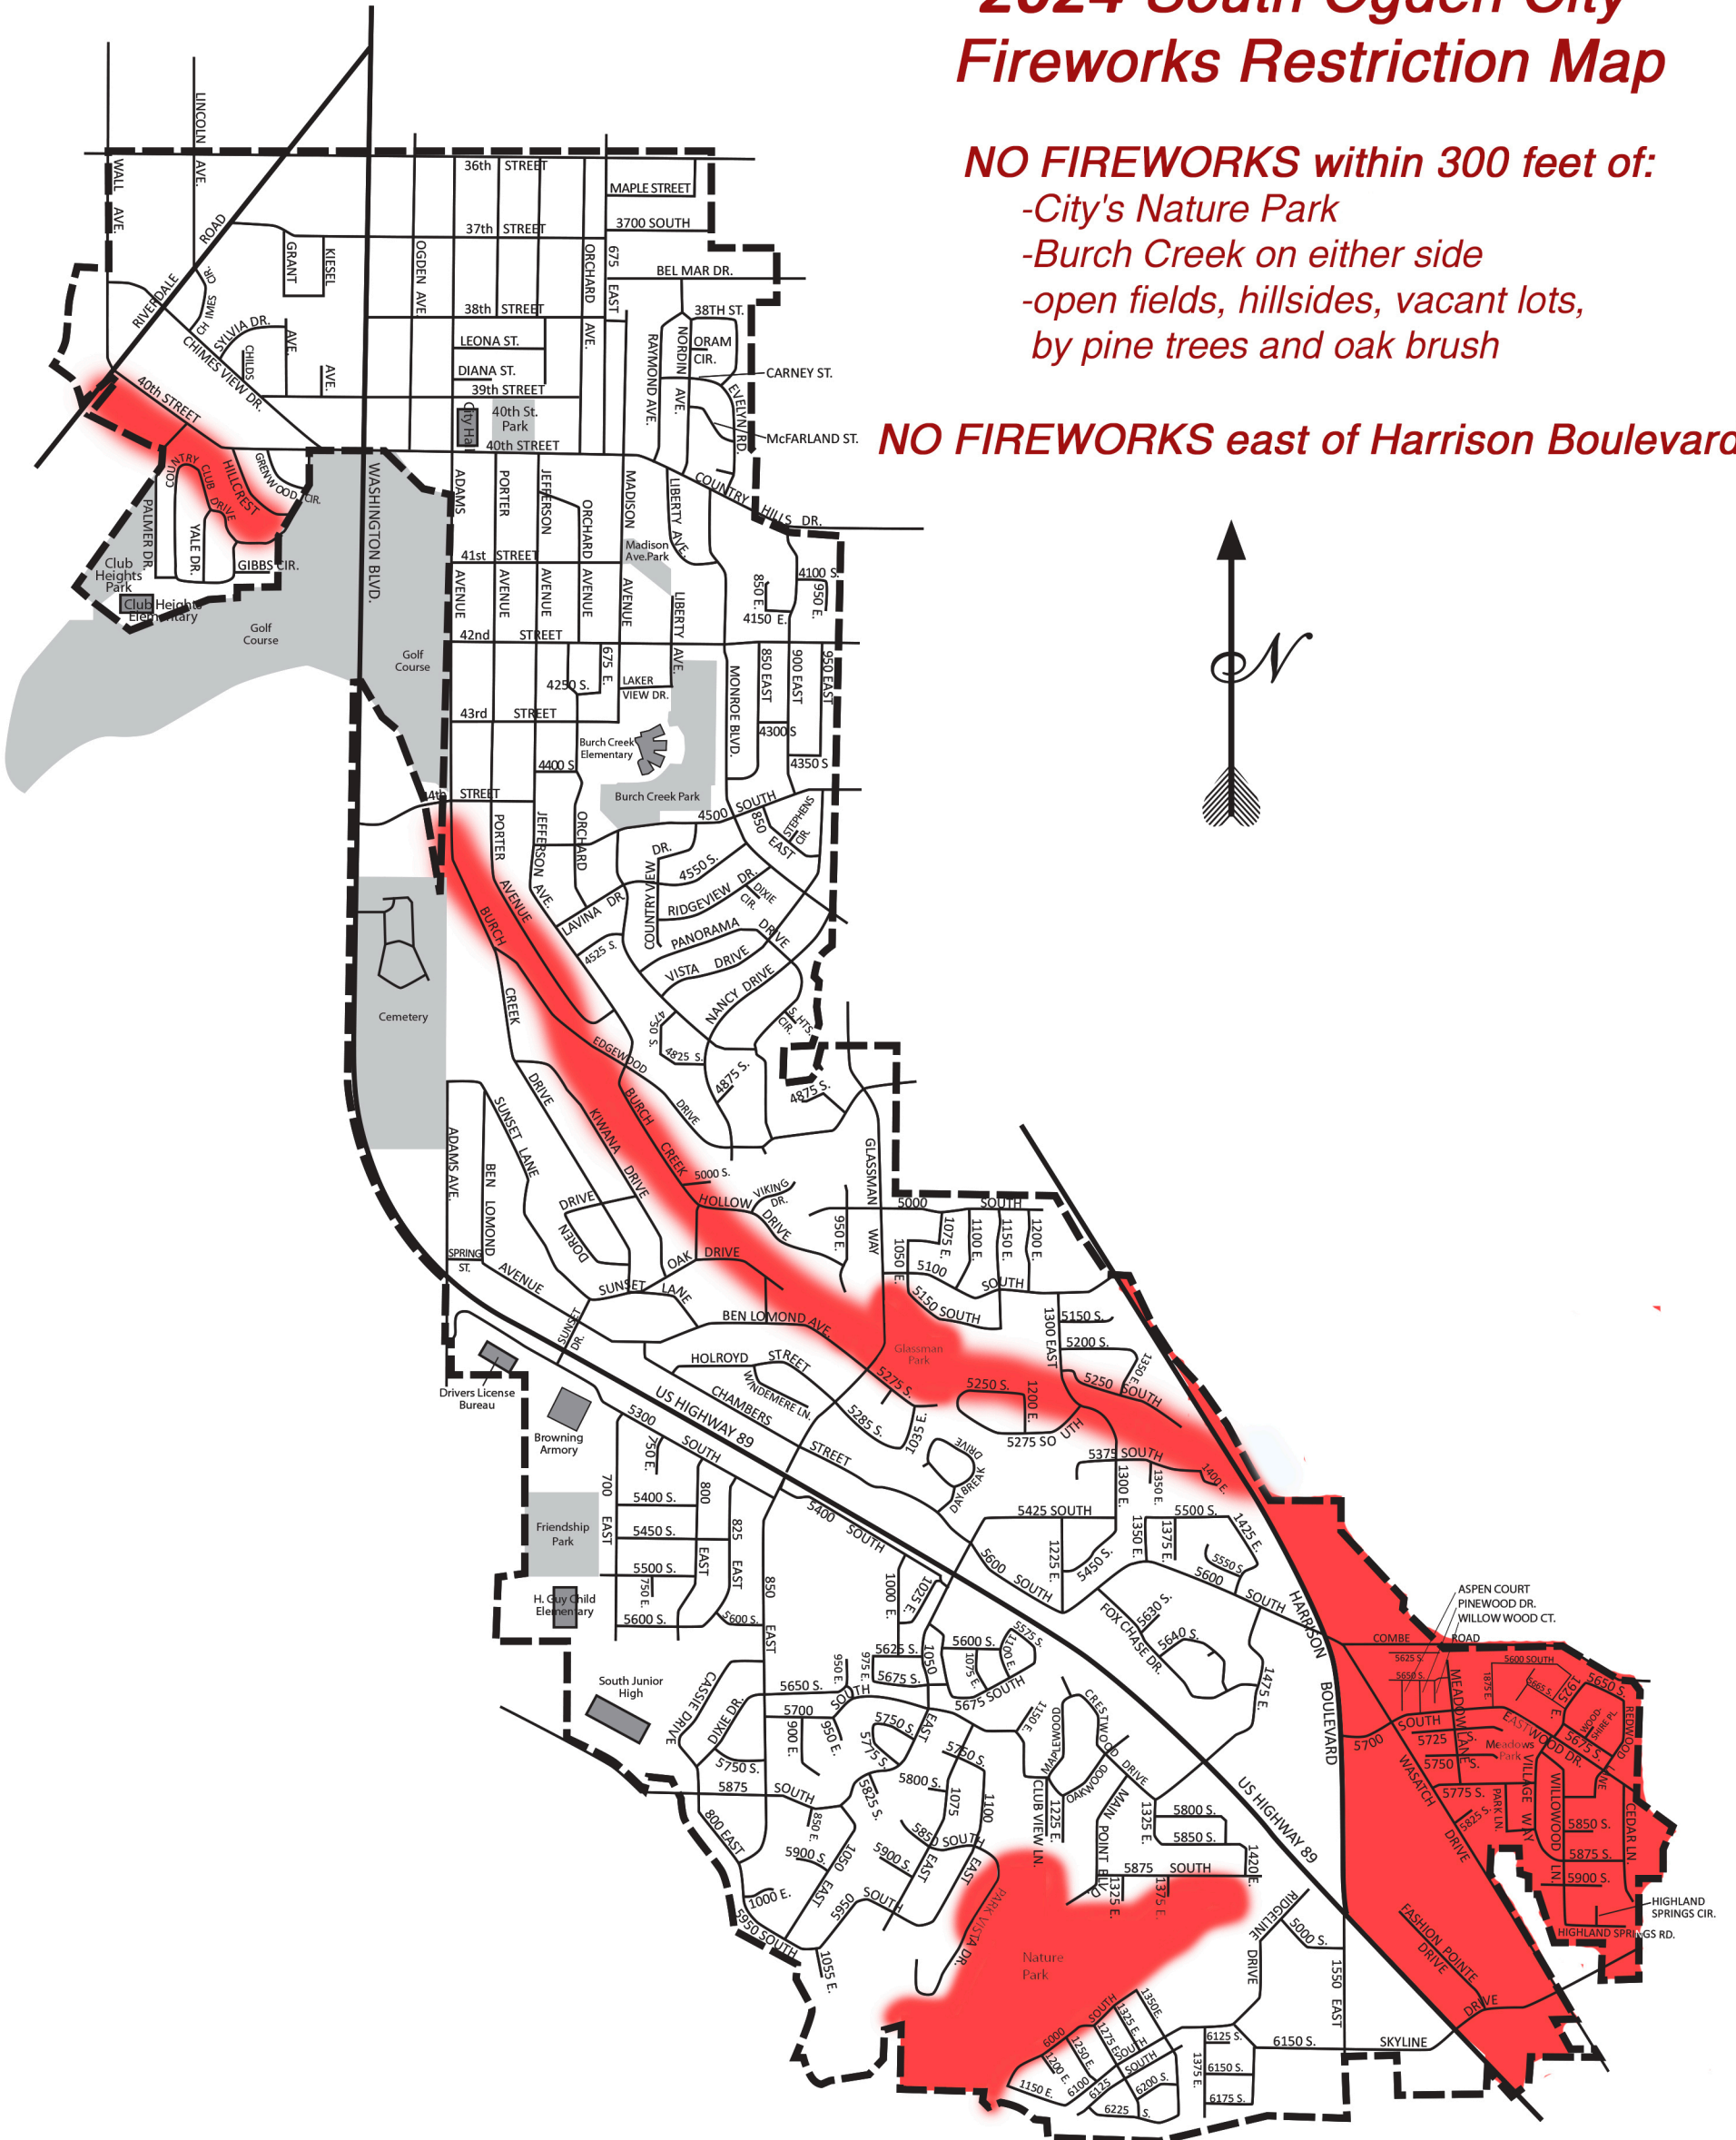

2024 South Ogden City Fireworks Restriction Map

NO FIREWORKS within 300 feet of:

- City's Nature Park
- Burch Creek on either side
- open fields, hillsides, vacant lots,
by pine trees and oak brush

NO FIREWORKS east of Harrison Boulevard

South Ogden City

STREET MAP

**Map for reference only, not to scale.*