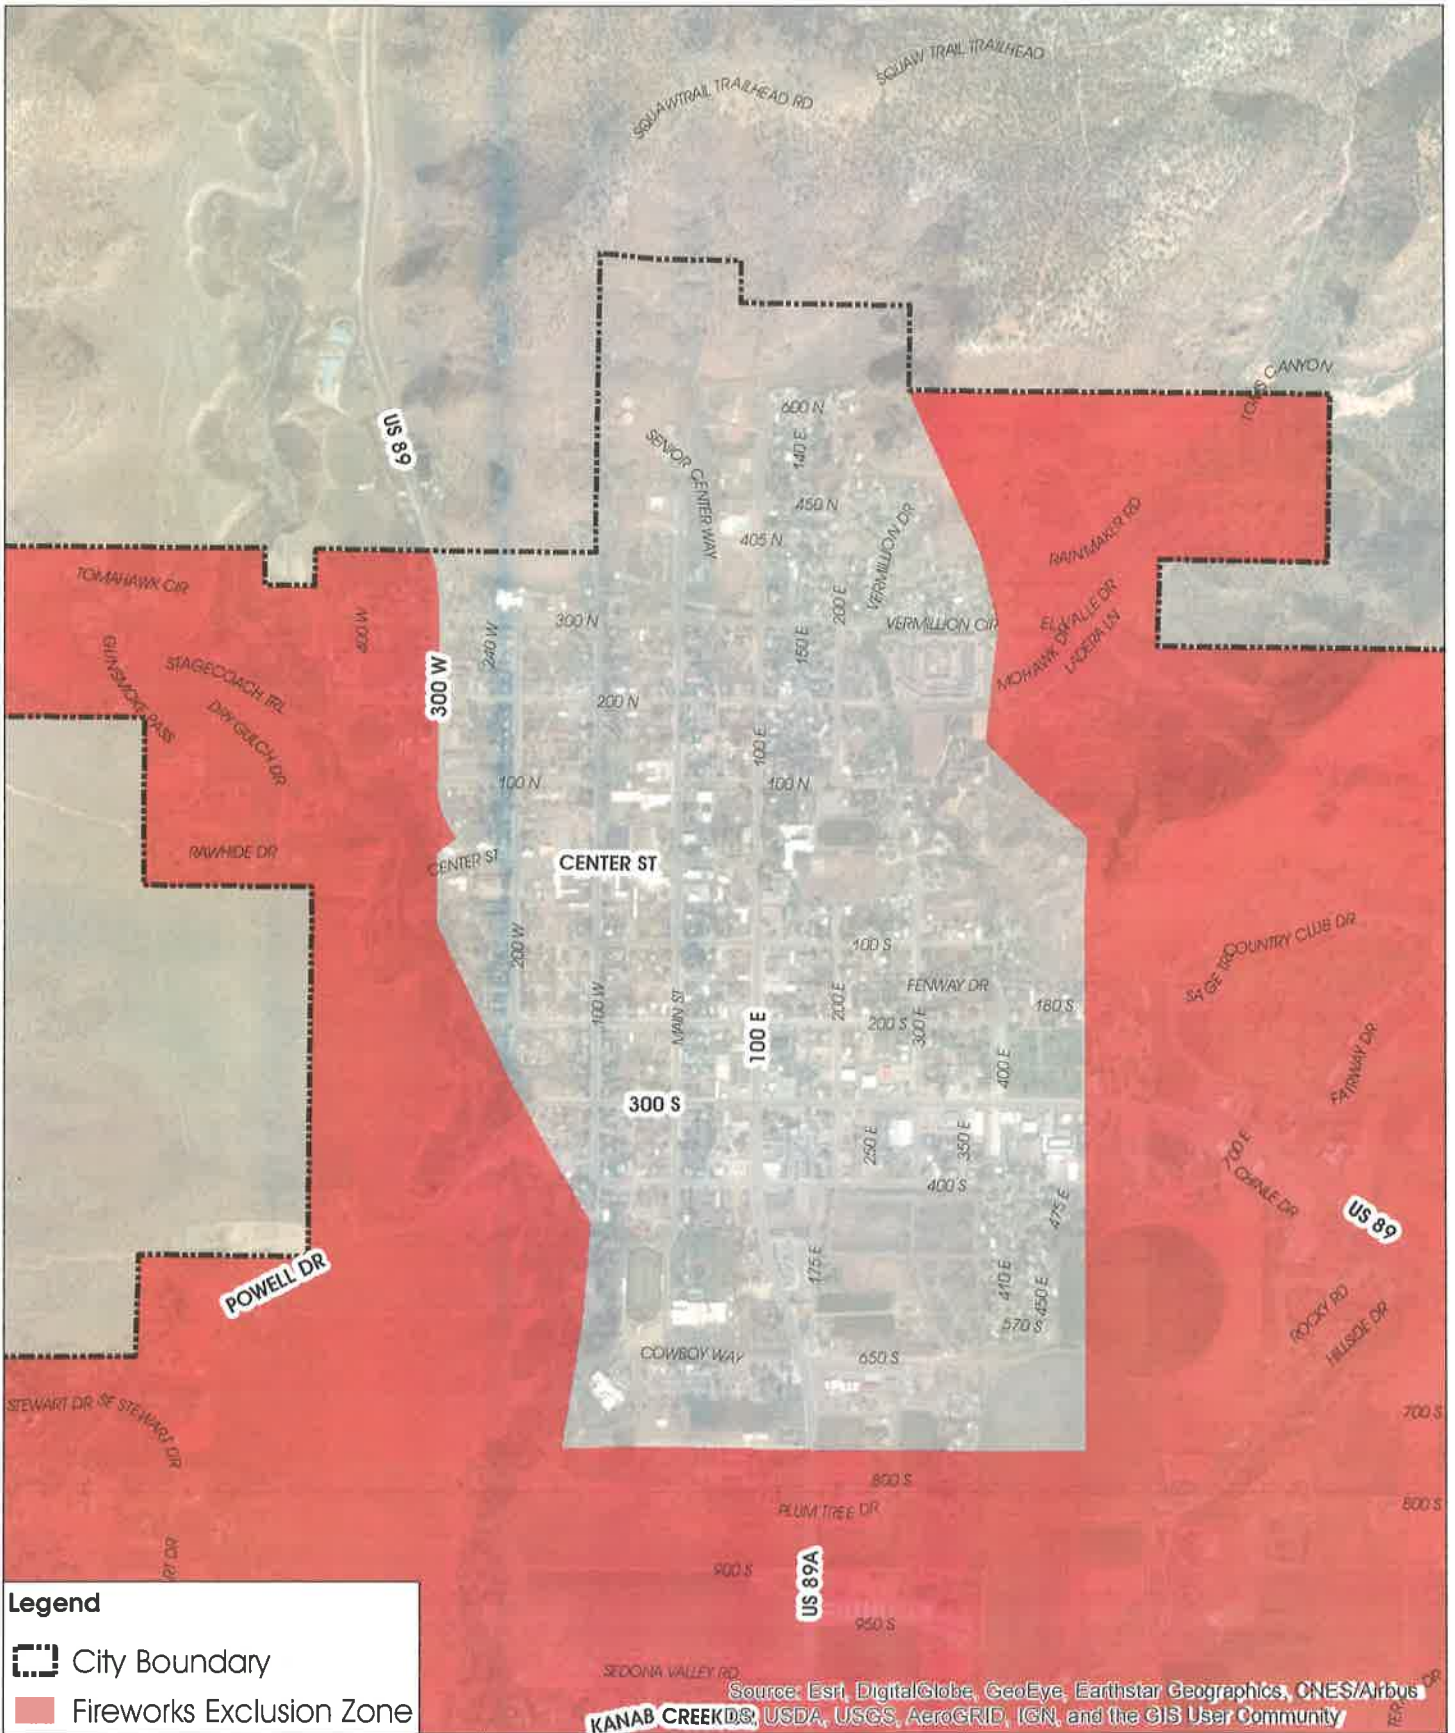

CIVIL SCIENCE
INFRASTRUCTURE, INC.

FIREWORKS ZONES DETAIL