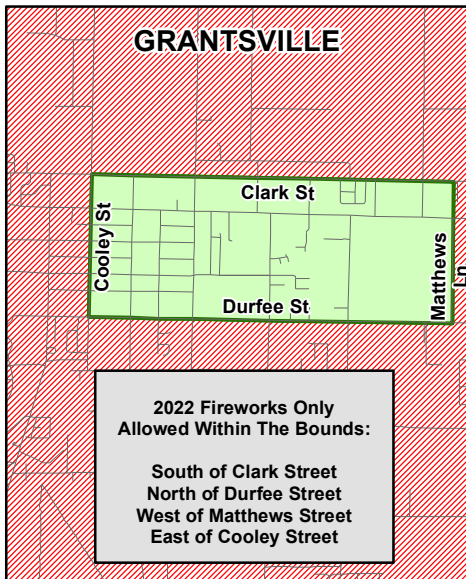

2022 Tooele County Firework Restrictions

**** IN EFFECT ONLY DURING THE LEGAL DISCHARGE DATES AND TIMES ****
OTHERWISE DISCHARGING CLASS C FIREWORKS IS PROHIBITED

 **Fireworks Restricted**
 (NOT allowed, on any State, BLM, military, tribal, or USFS land)

RUSH VALLEY
 FULLY RESTRICTED.
 NO FIREWORKS ALLOWED CITY-WIDE

STOCKTON
 FULLY RESTRICTED
 NO FIREWORKS ALLOWED CITY-WIDE

VERNON
 FULLY RESTRICTED
 NO FIREWORKS ALLOWED CITY-WIDE

MAP LEGEND

-  Fireworks Restricted (NOT Allowed)
-  Municipal Approved Firework Area
-  Municipal Boundary
-  Water