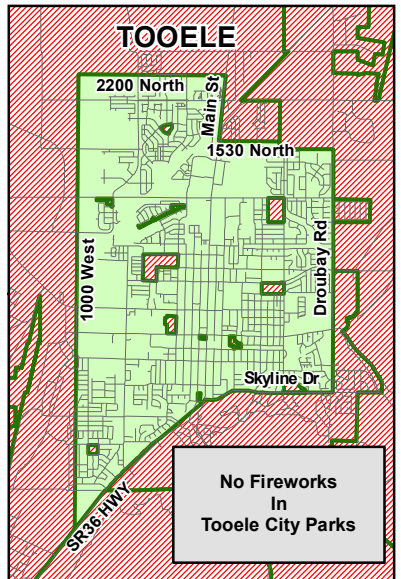

2022 Tooele County Firework Restrictions

**** IN EFFECT ONLY DURING THE LEGAL DISCHARGE DATES AND TIMES ****
OTHERWISE DISCHARGING CLASS C FIREWORKS IS PROHIBITED

 **Fireworks Restricted**
 (NOT allowed, on any State, BLM, military, tribal, or USFS land)

RUSH VALLEY
 FULLY RESTRICTED.
 NO FIREWORKS ALLOWED CITY-WIDE

STOCKTON
 FULLY RESTRICTED
 NO FIREWORKS ALLOWED CITY-WIDE

VERNON
 FULLY RESTRICTED
 NO FIREWORKS ALLOWED CITY-WIDE

MAP LEGEND

-  Fireworks Restricted (NOT Allowed)
-  Municipal Approved Firework Area
-  Municipal Boundary
-  Water