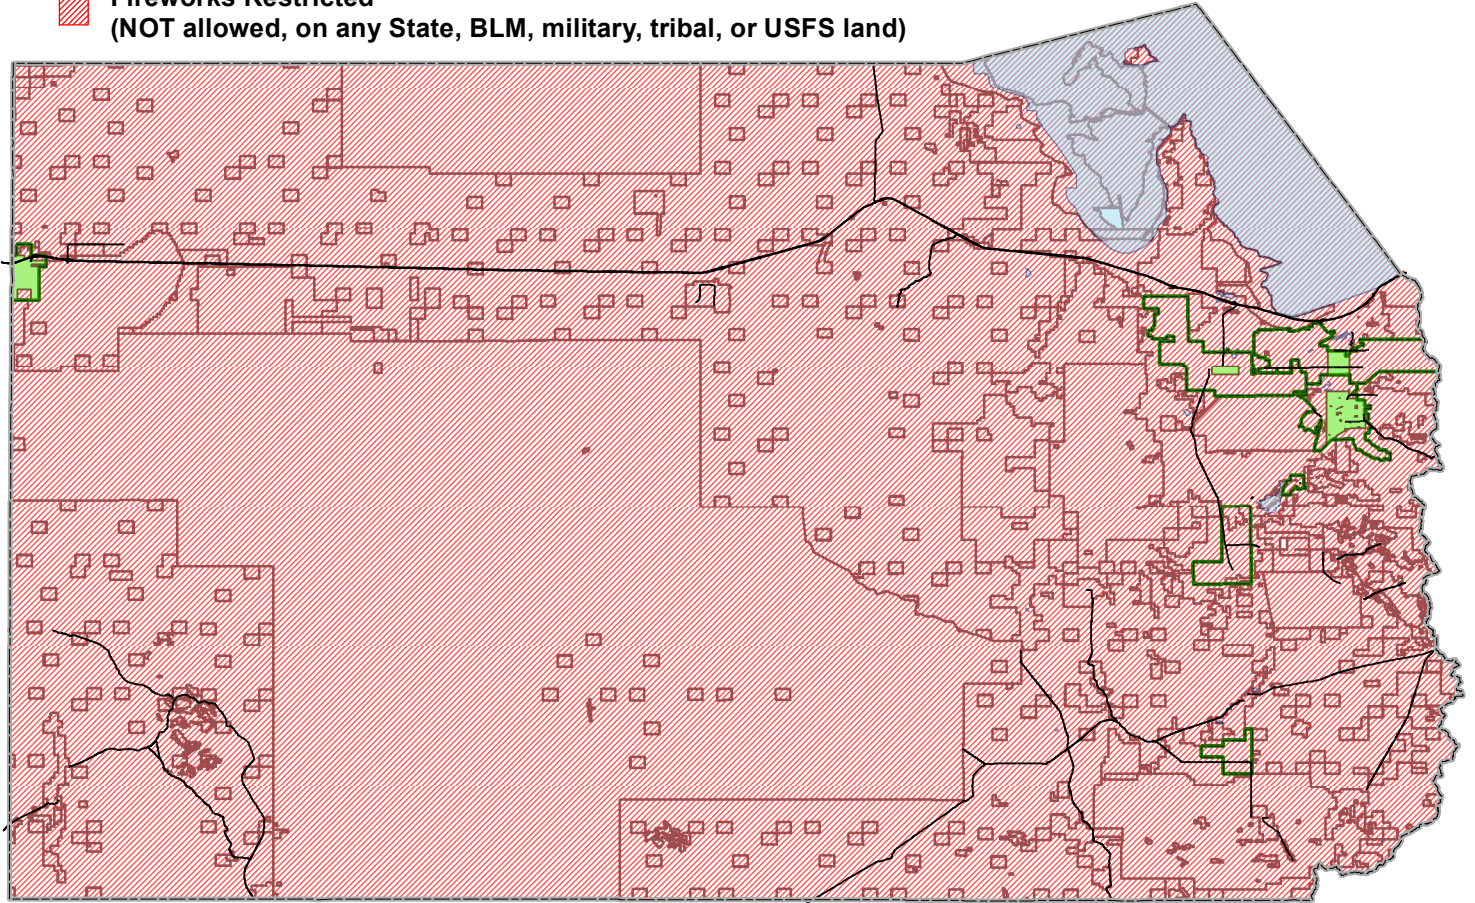

2022 Tooele County Firework Restrictions

**** IN EFFECT ONLY DURING THE LEGAL DISCHARGE DATES AND TIMES ****
OTHERWISE DISCHARGING CLASS C FIREWORKS IS PROHIBITED

 **Fireworks Restricted**
 (NOT allowed, on any State, BLM, military, tribal, or USFS land)

RUSH VALLEY
 FULLY RESTRICTED.
 NO FIREWORKS ALLOWED CITY-WIDE

STOCKTON
 FULLY RESTRICTED
 NO FIREWORKS ALLOWED CITY-WIDE

VERNON
 FULLY RESTRICTED
 NO FIREWORKS ALLOWED CITY-WIDE

MAP LEGEND

-  Fireworks Restricted (NOT Allowed)
-  Municipal Approved Firework Area
-  Municipal Boundary
-  Water