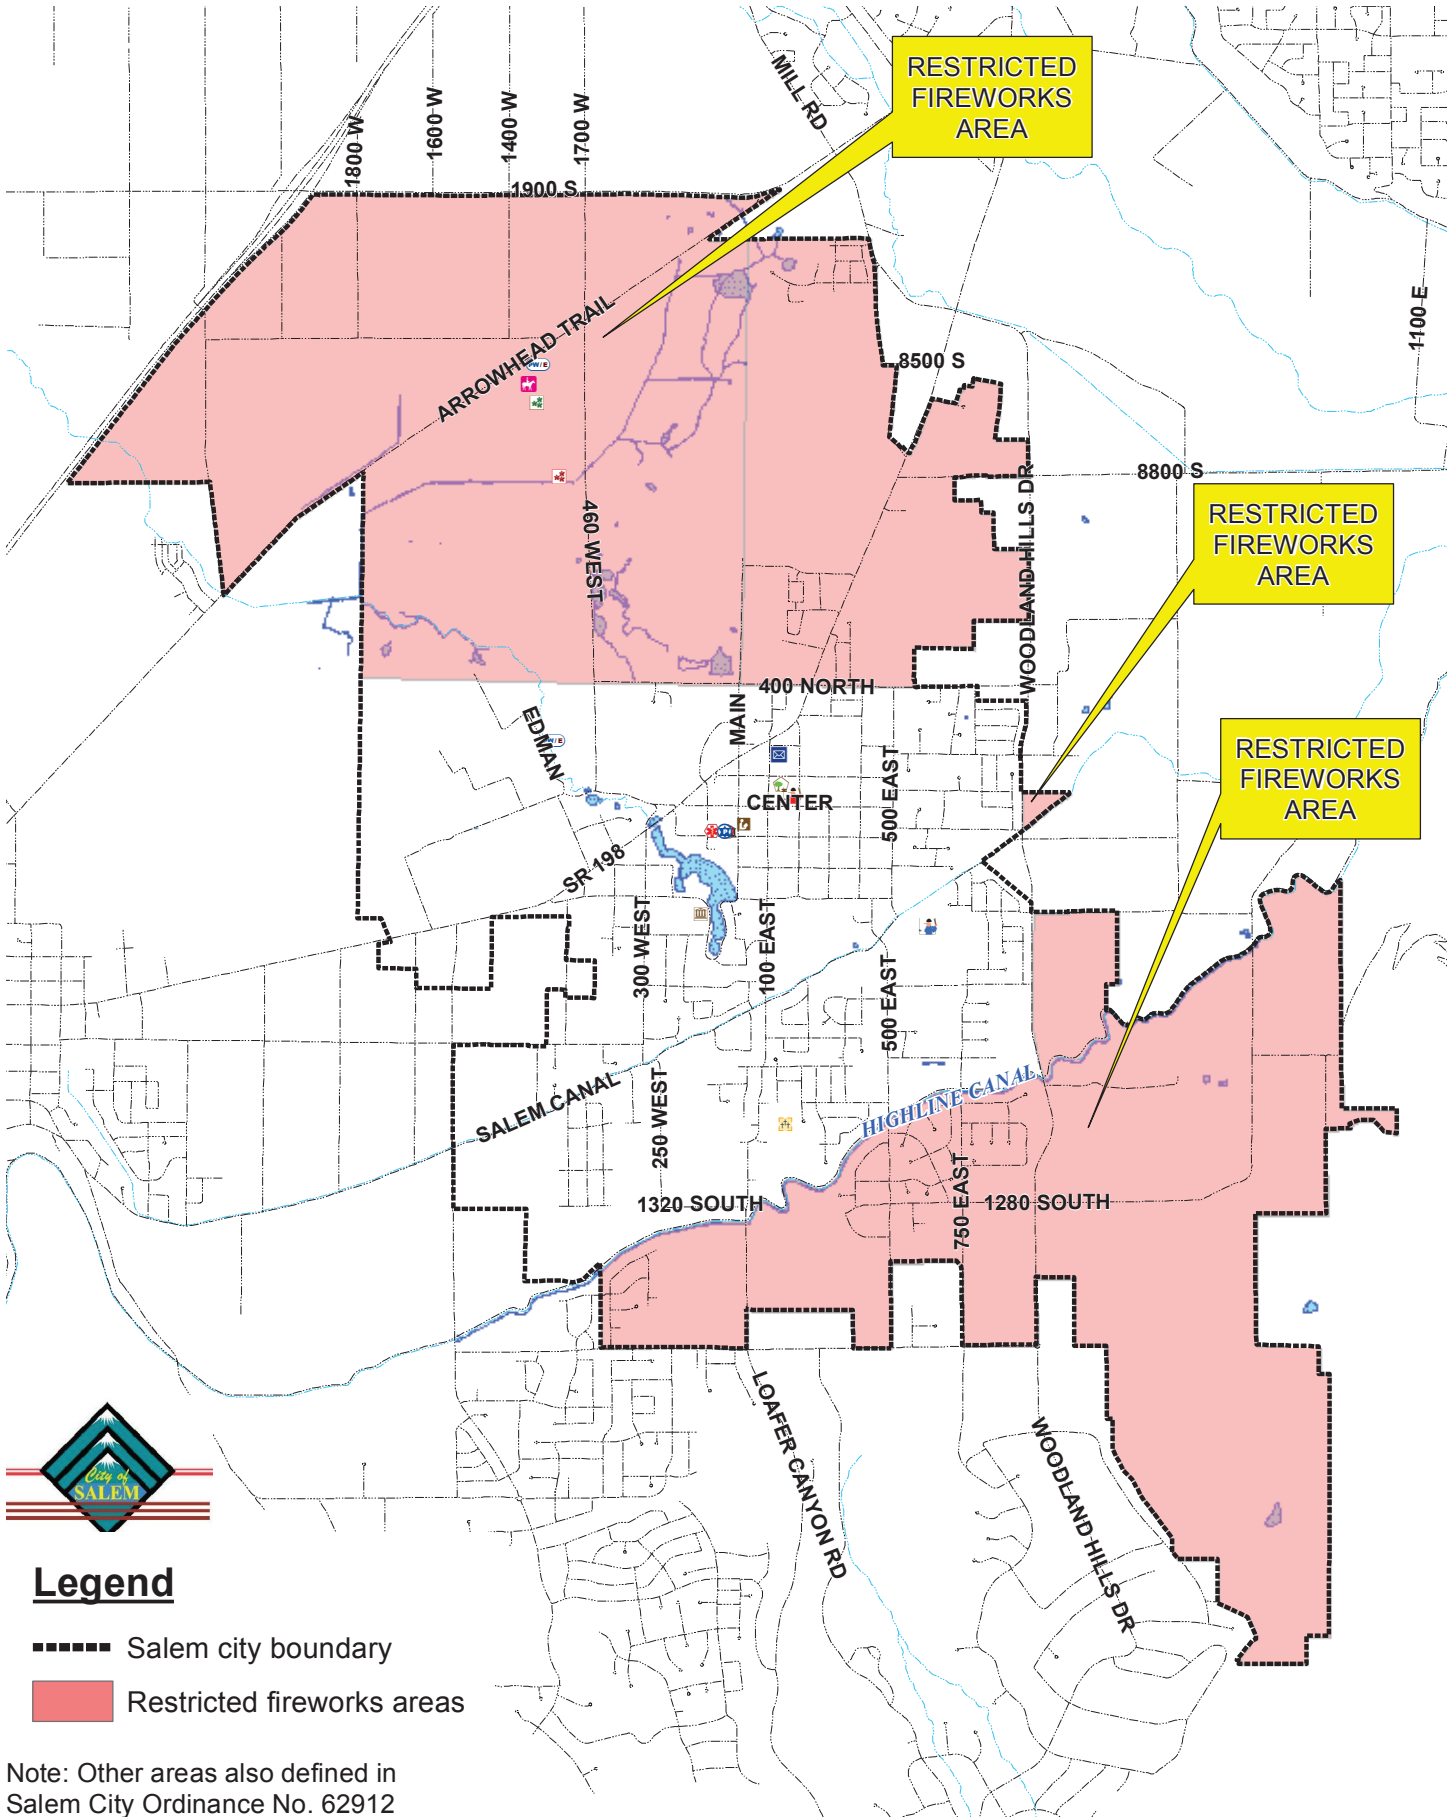

# SALEM CITY

## RESTRICTED FIREWORKS AREAS

### Legend

- Salem city boundary
- Restricted fireworks areas

Note: Other areas also defined in Salem City Ordinance No. 62912