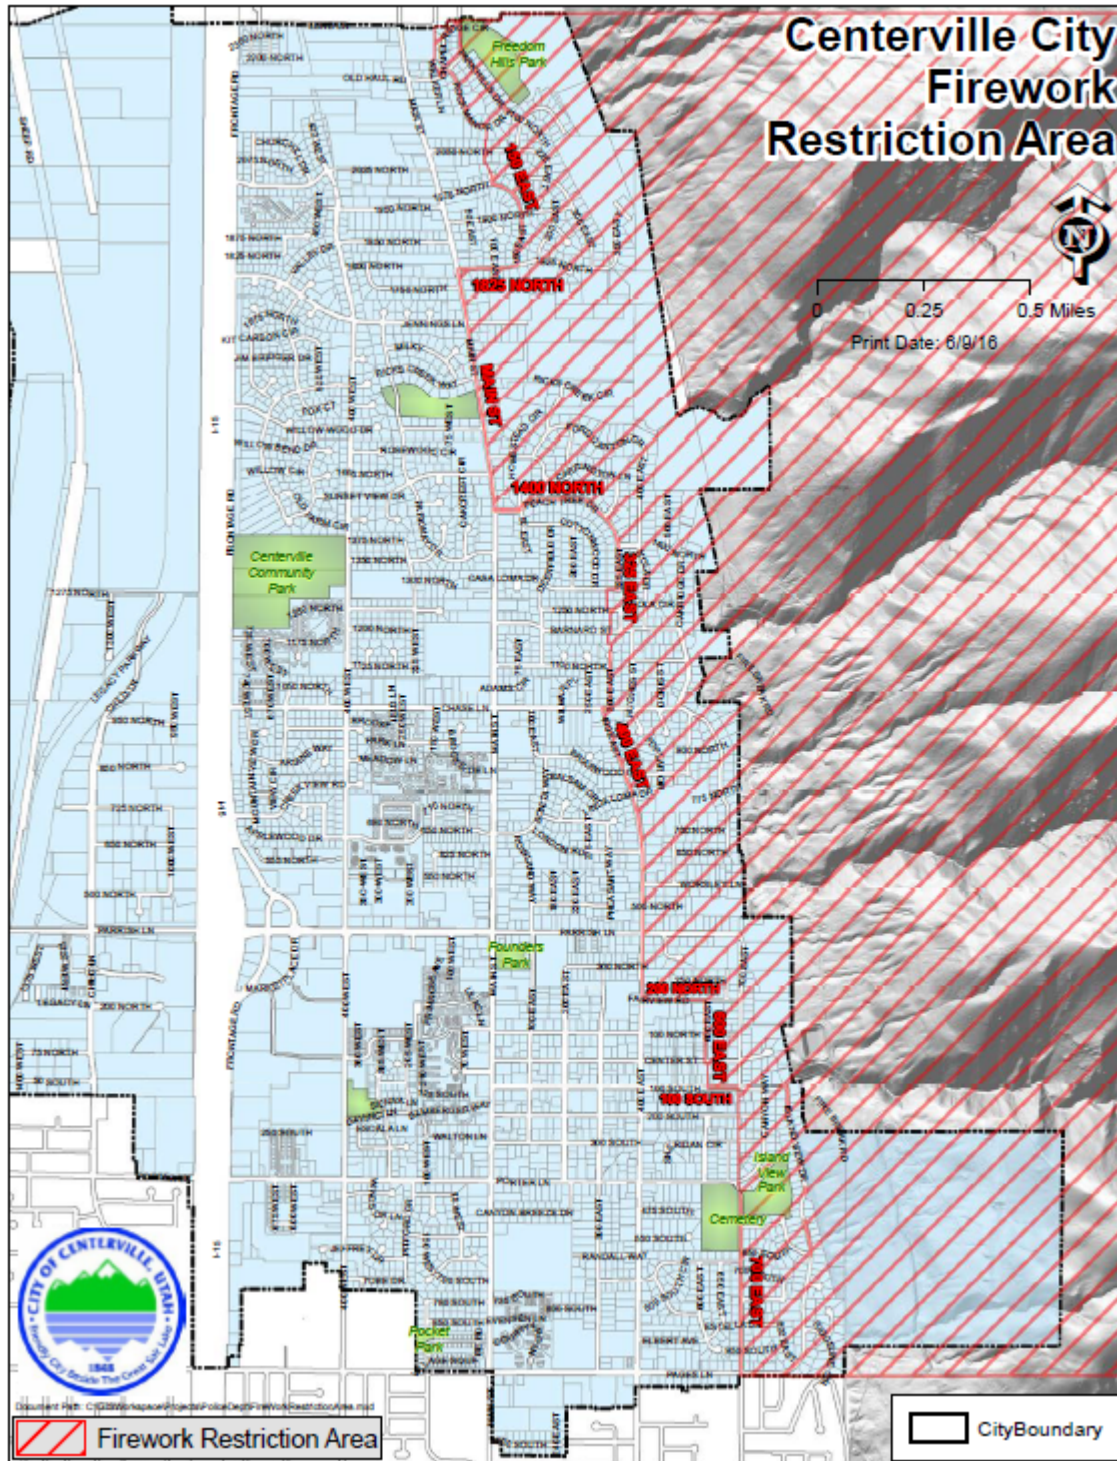

### 7.07.162 Fireworks Restriction Area Map

The following map sets forth the Centerville City Fireworks Restriction Area Map as adopted in CMC 7.07.160.

To view a higher resolution version of this map, click here: [Centerville Fireworks Restriction Area Map](#)

#### HISTORY

Adopted by Ord. [2018-13](#) on 6/5/2018