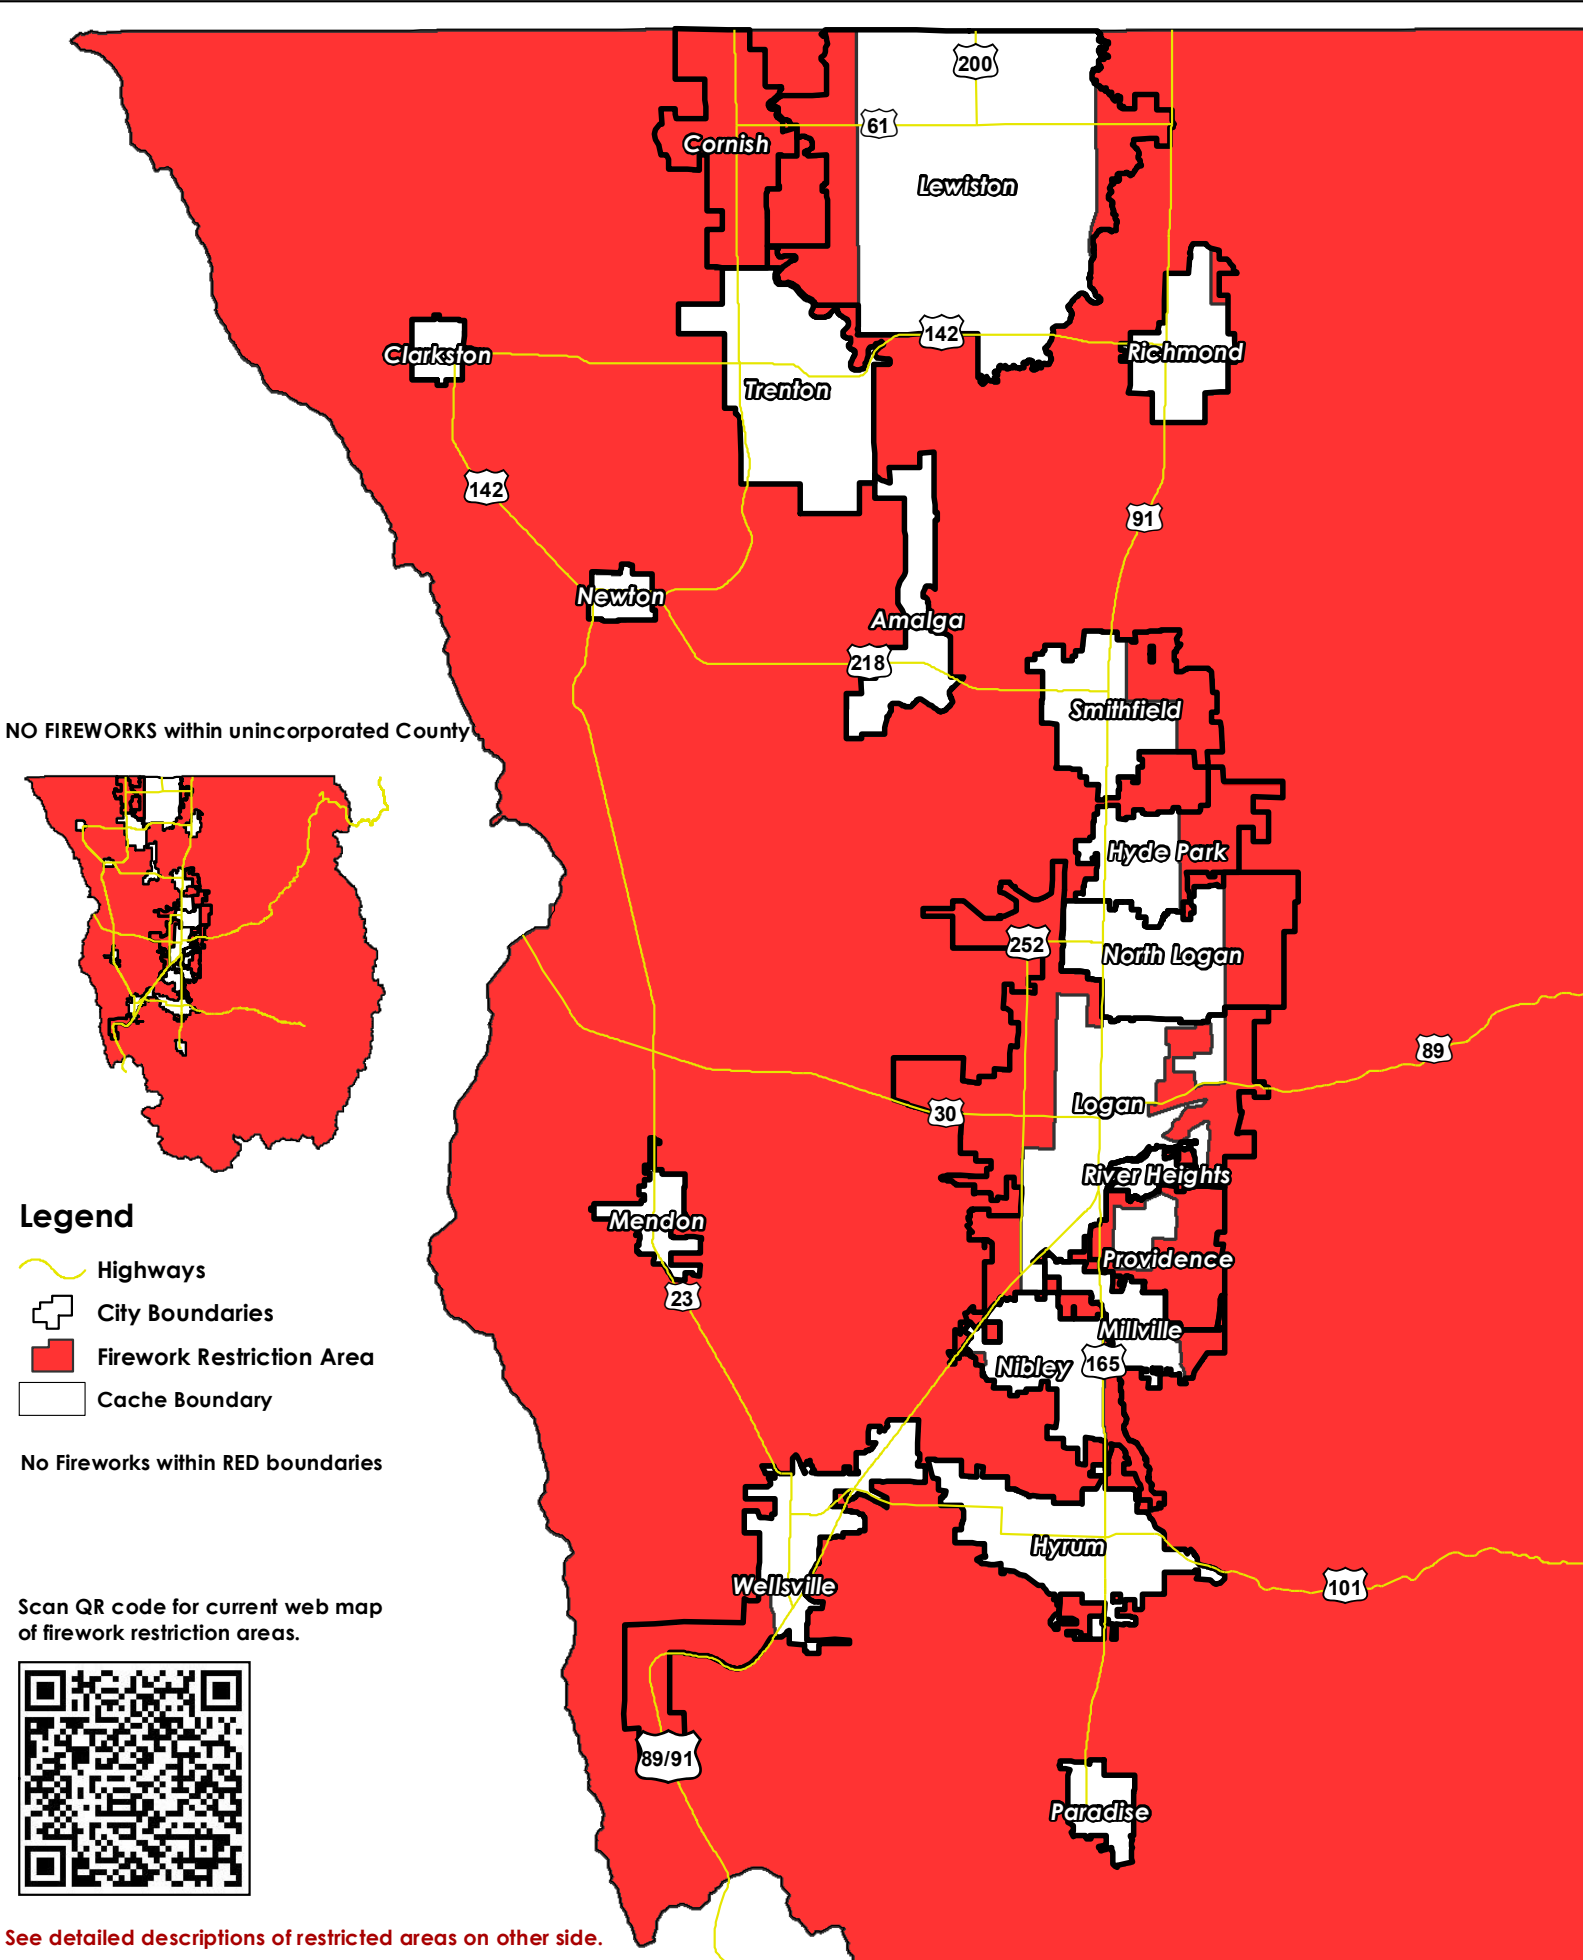

Cache County Firework Restriction Areas 2021

See detailed descriptions of restricted areas on other side.