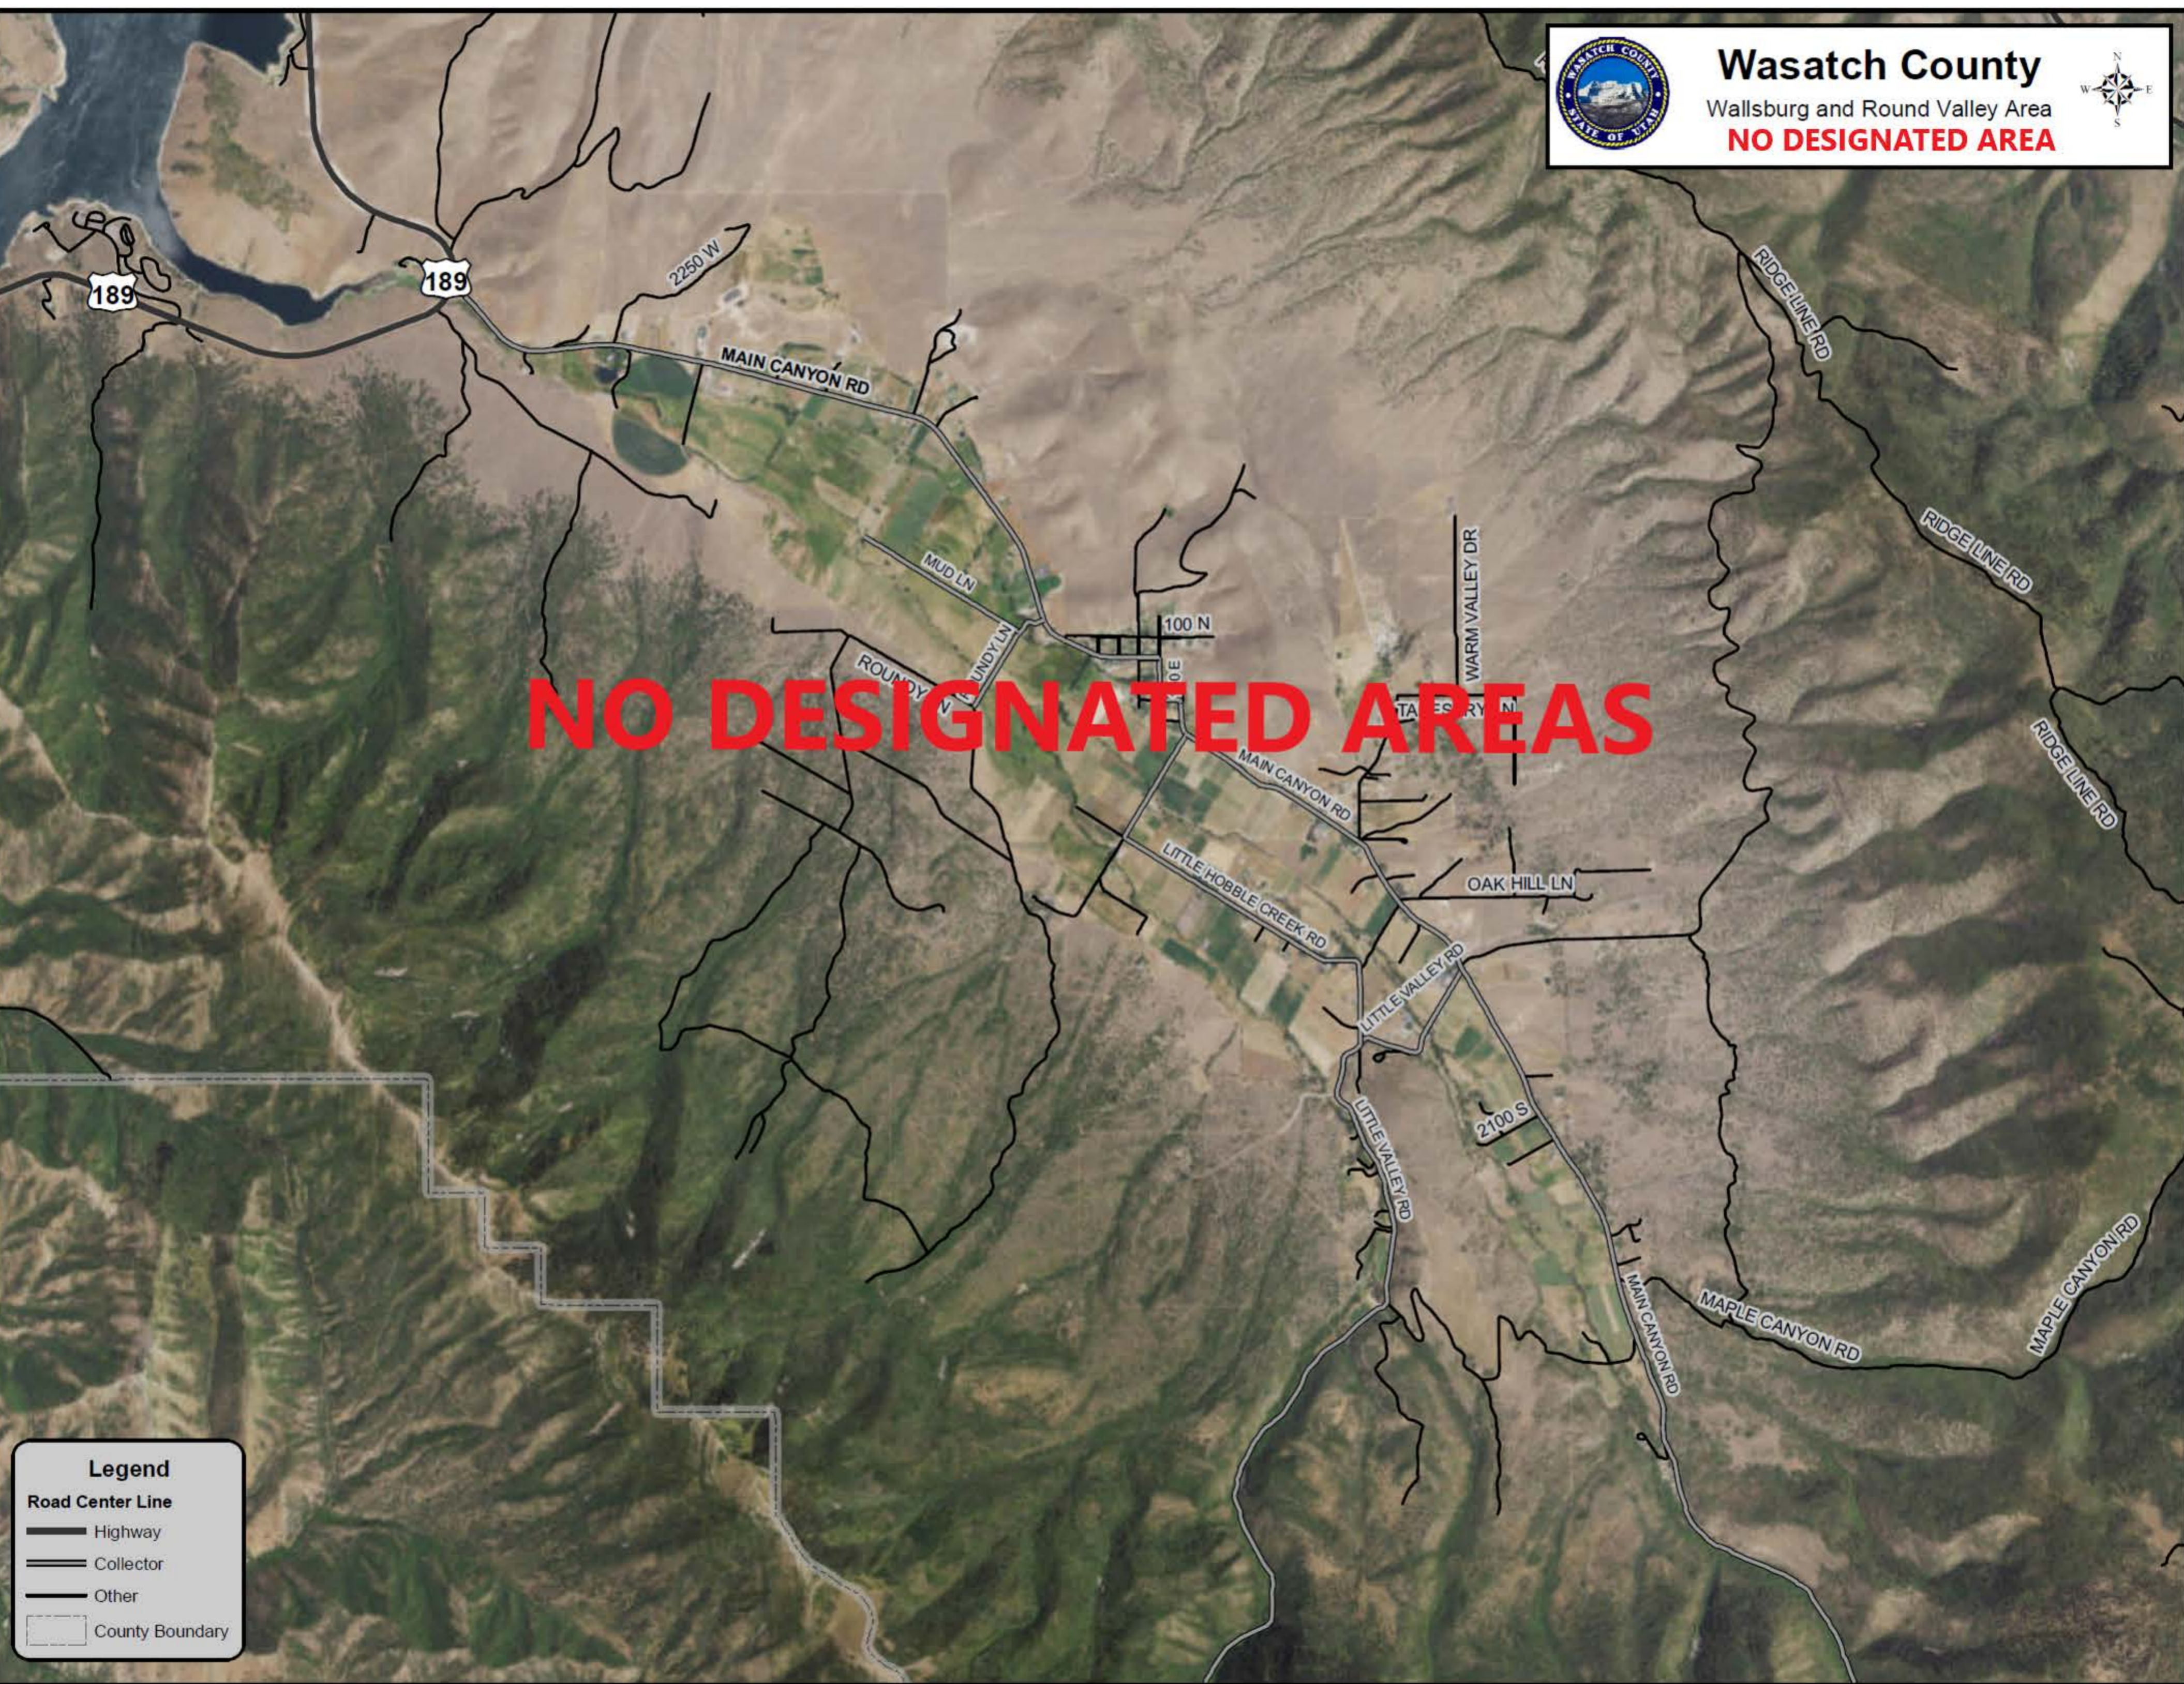

Wasatch County
 Wallsburg and Round Valley Area
NO DESIGNATED AREA

NO DESIGNATED AREAS

Legend

Road Center Line

- Highway
- Collector
- Other
- County Boundary