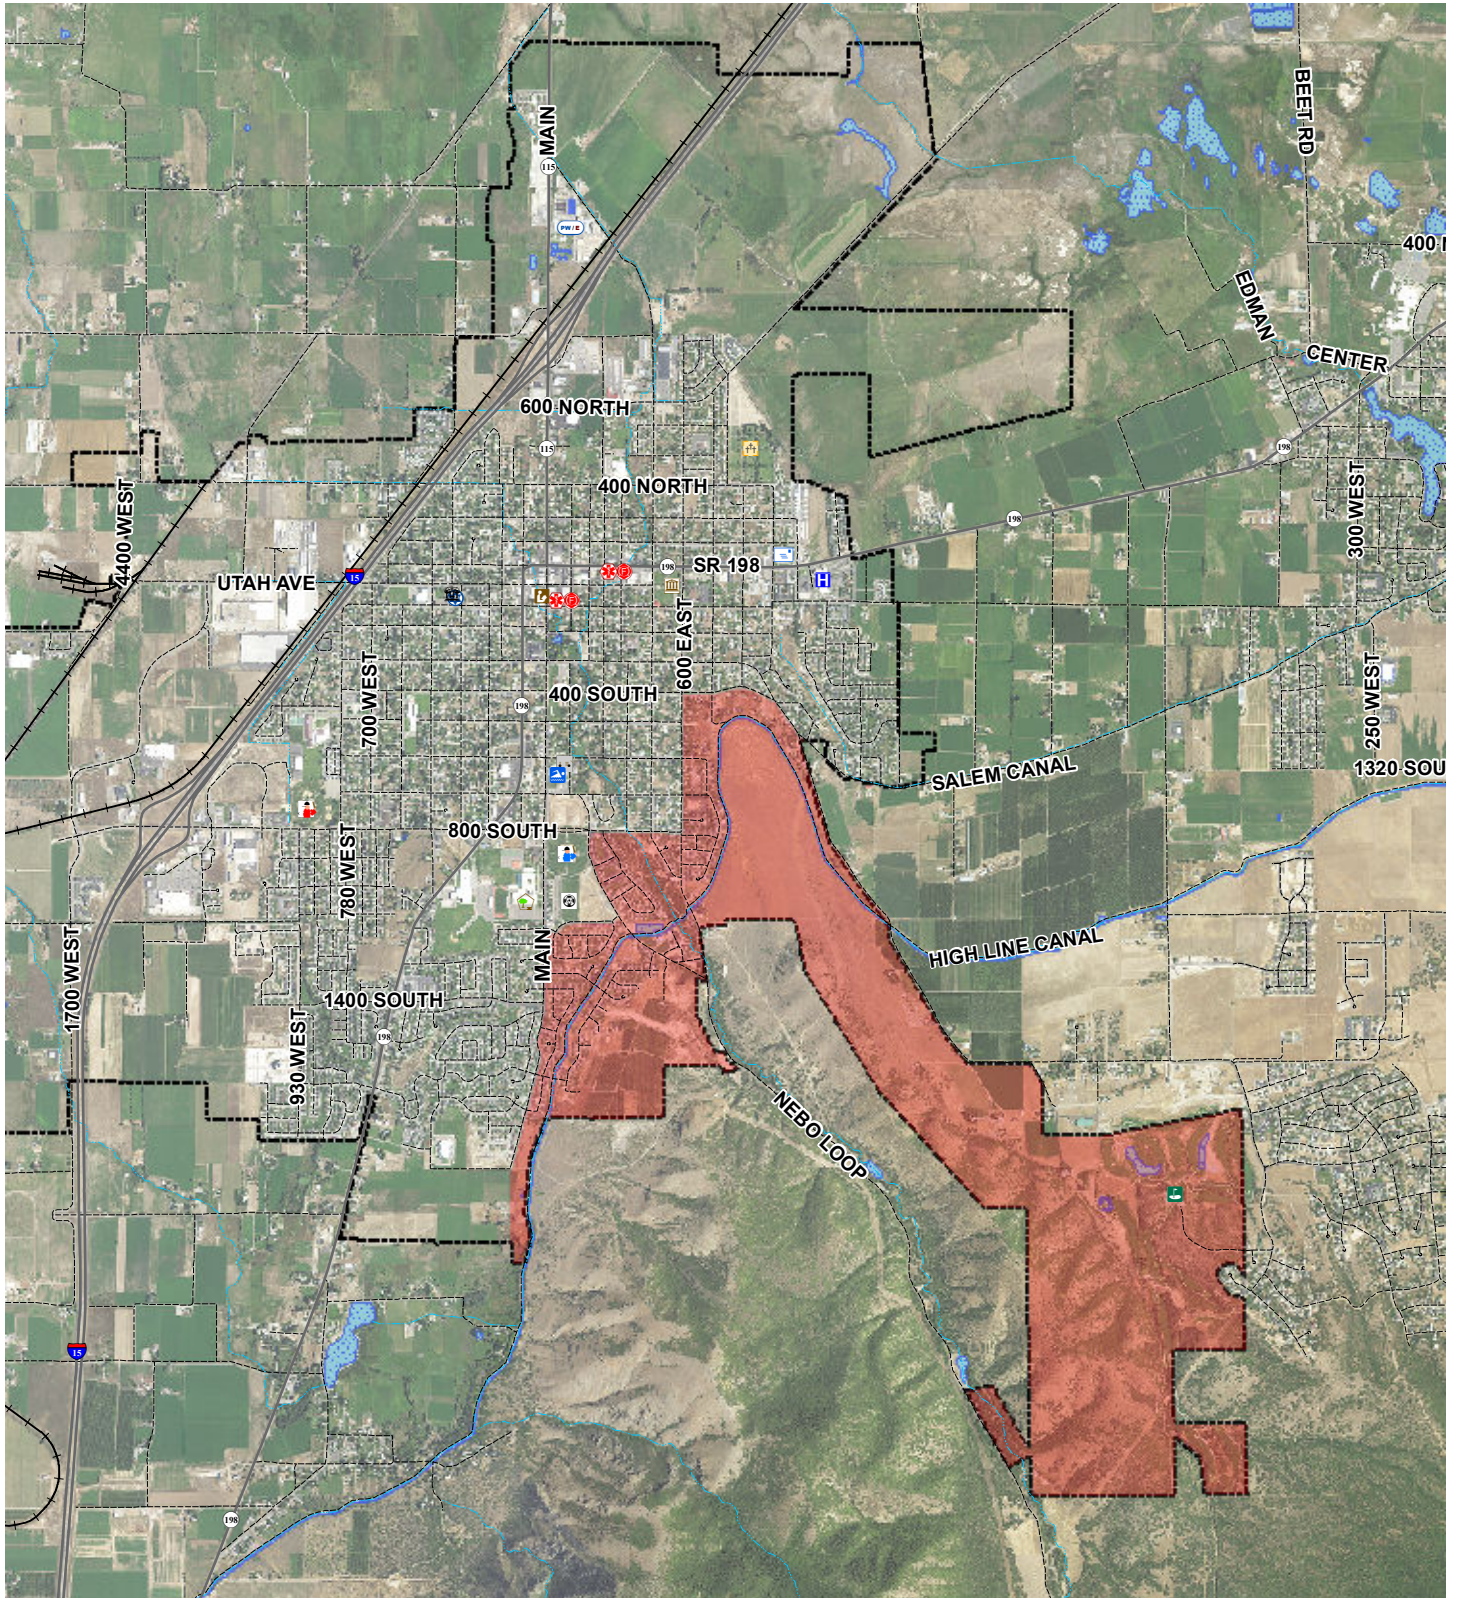

0 0.25 0.5 Miles

# PAYSON CITY FIREWORKS RESTRICTED AREA

## Legend

-  Fireworks Restricted Area
-  Payson city boundary