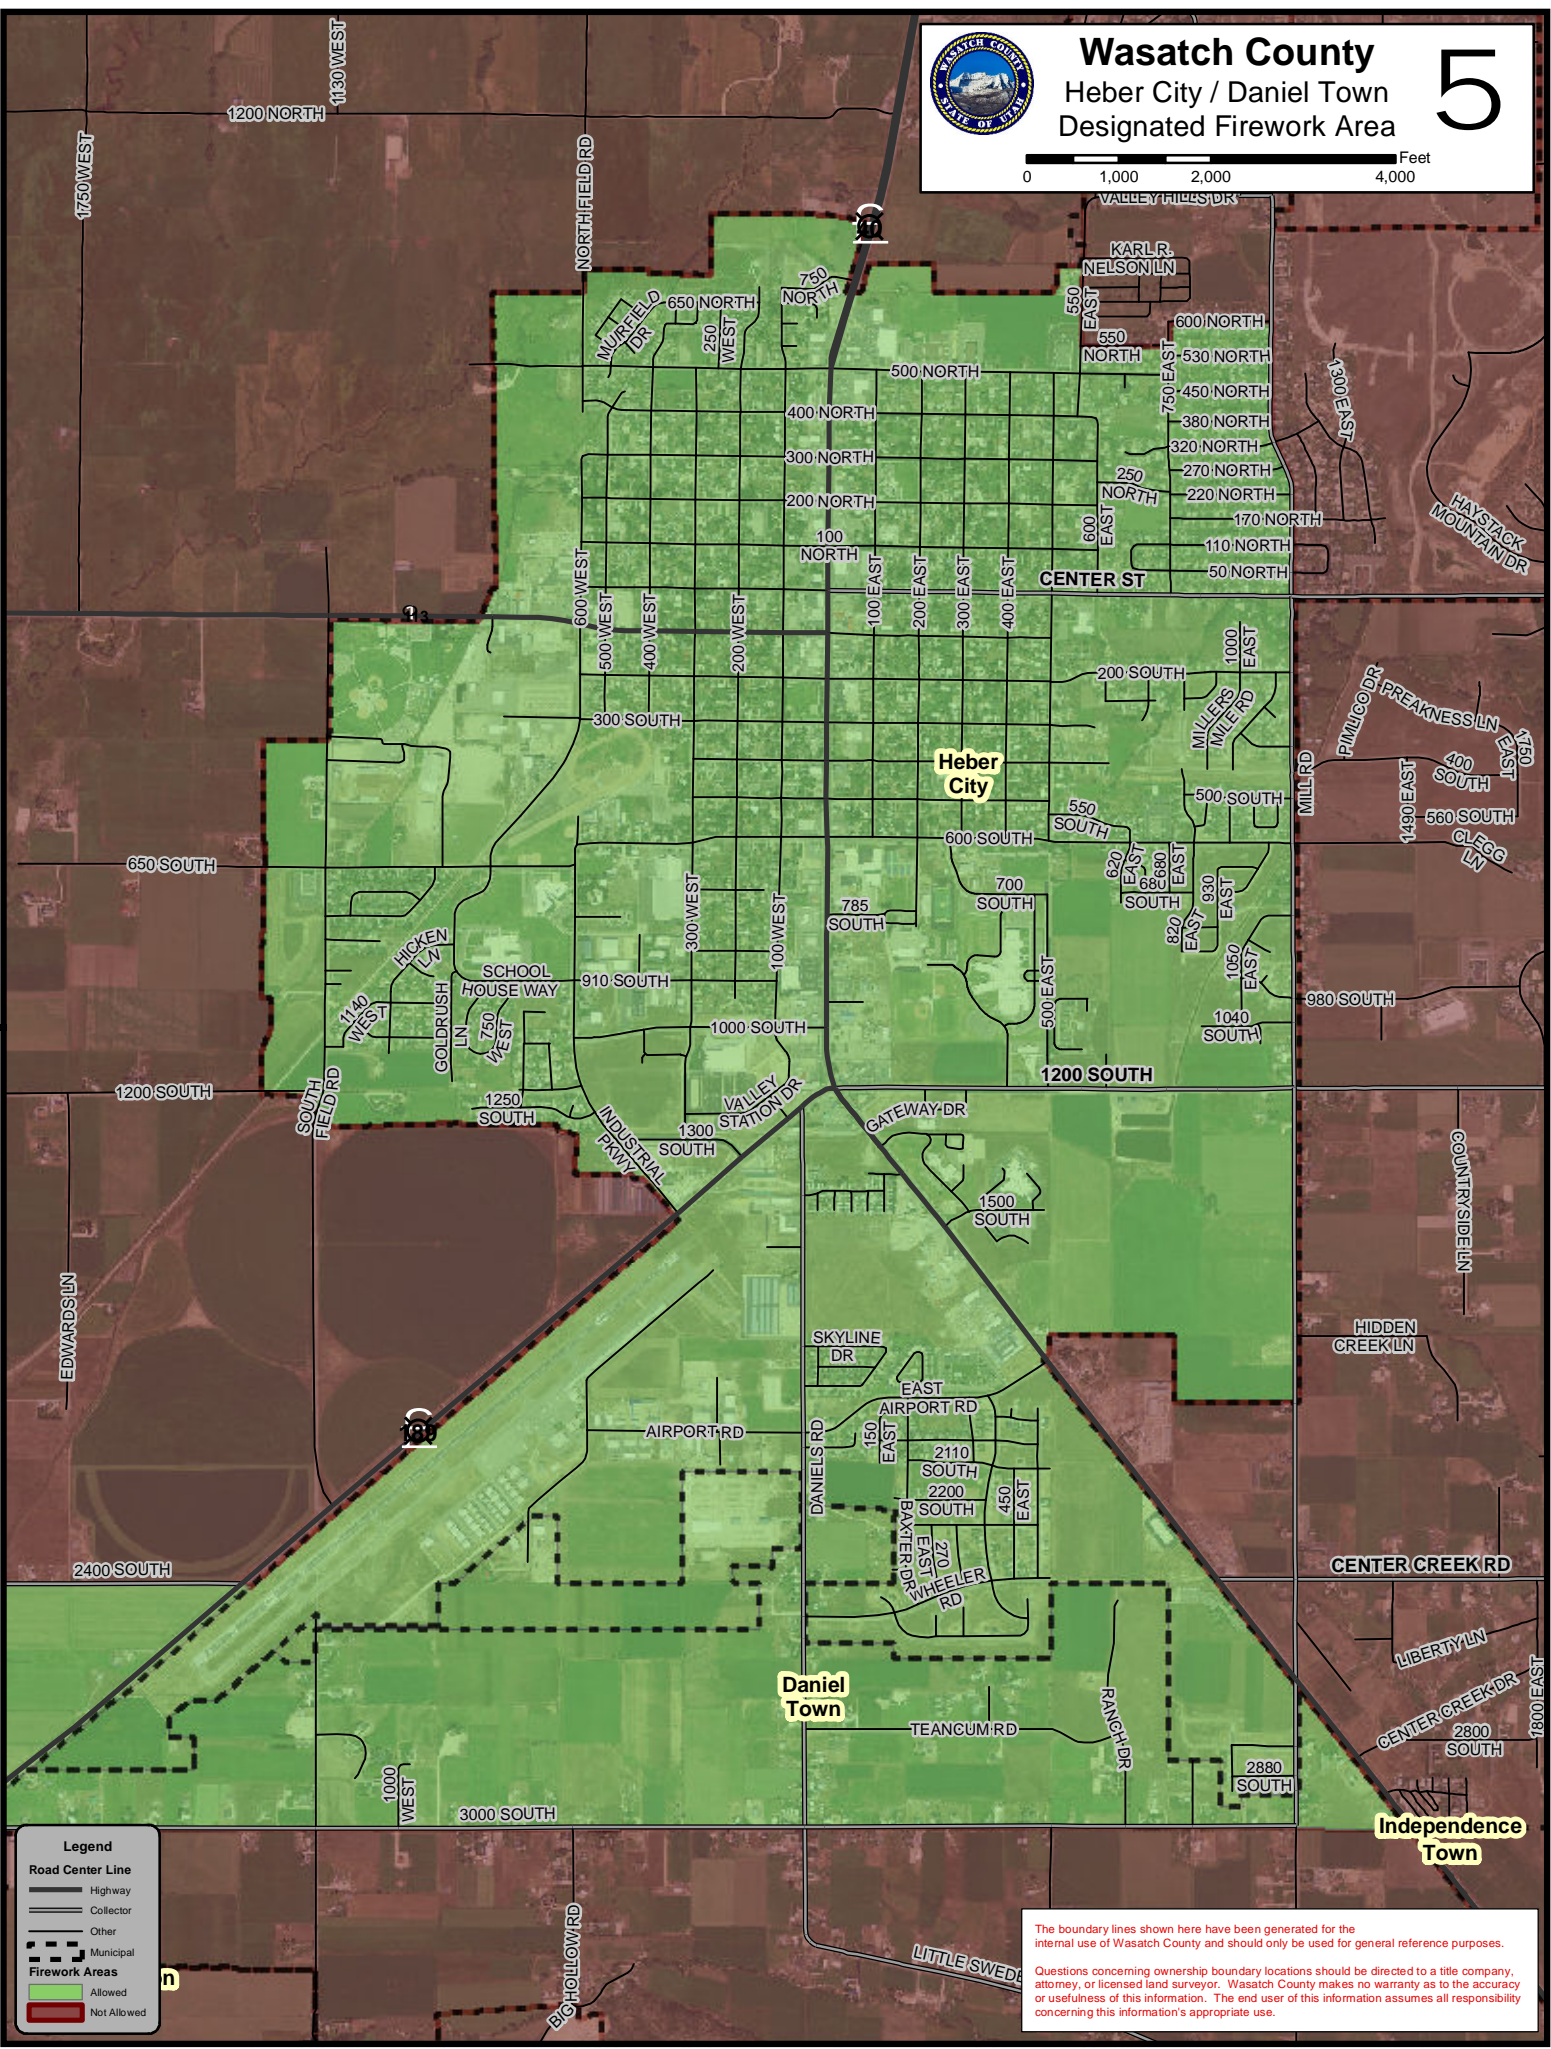

Wasatch County

Heber City / Daniel Town

Designated Firework Area

5

0 1,000 2,000 4,000 Feet

Legend

Road Center Line

- Highway
- Collector
- Other
- Municipal

Firework Areas

- Allowed
- Not Allowed

The boundary lines shown here have been generated for the internal use of Wasatch County and should only be used for general reference purposes.

Questions concerning ownership boundary locations should be directed to a title company, attorney, or licensed land surveyor. Wasatch County makes no warranty as to the accuracy or usefulness of this information. The end user of this information assumes all responsibility concerning this information's appropriate use.