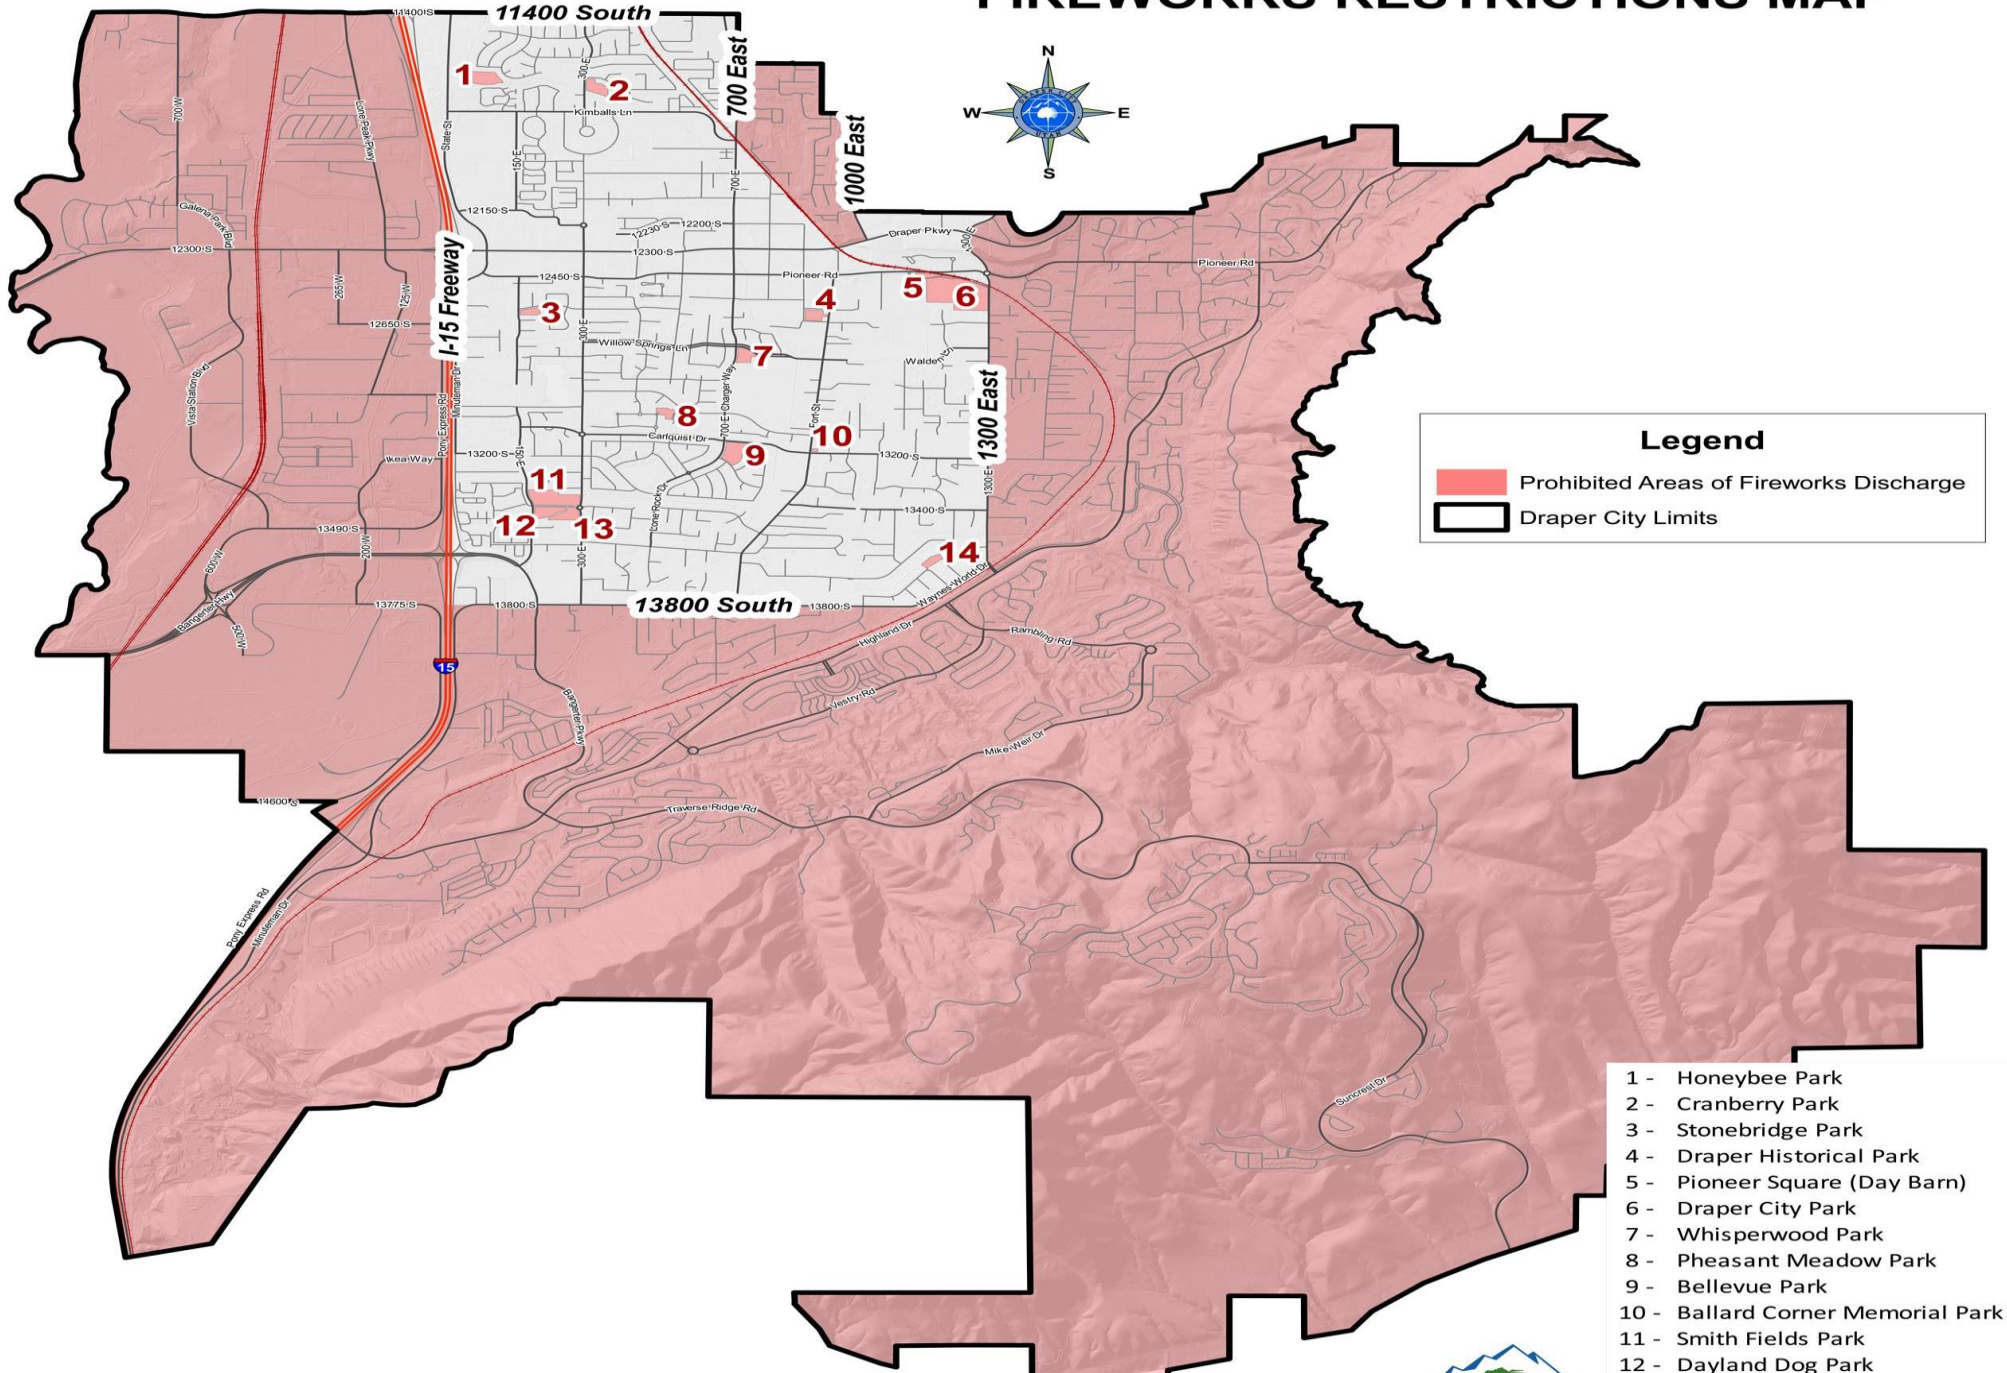

# FIREWORKS RESTRICTIONS MAP

**Legend**

- Prohibited Areas of Fireworks Discharge
- Draper City Limits

- 1 - Honeybee Park
- 2 - Cranberry Park
- 3 - Stonebridge Park
- 4 - Draper Historical Park
- 5 - Pioneer Square (Day Barn)
- 6 - Draper City Park
- 7 - Whisperwood Park
- 8 - Pheasant Meadow Park
- 9 - Bellevue Park
- 10 - Ballard Corner Memorial Park
- 11 - Smith Fields Park
- 12 - Dayland Dog Park
- 13 - Smith Fields Splash Pad
- 14 - Meadowlark Park