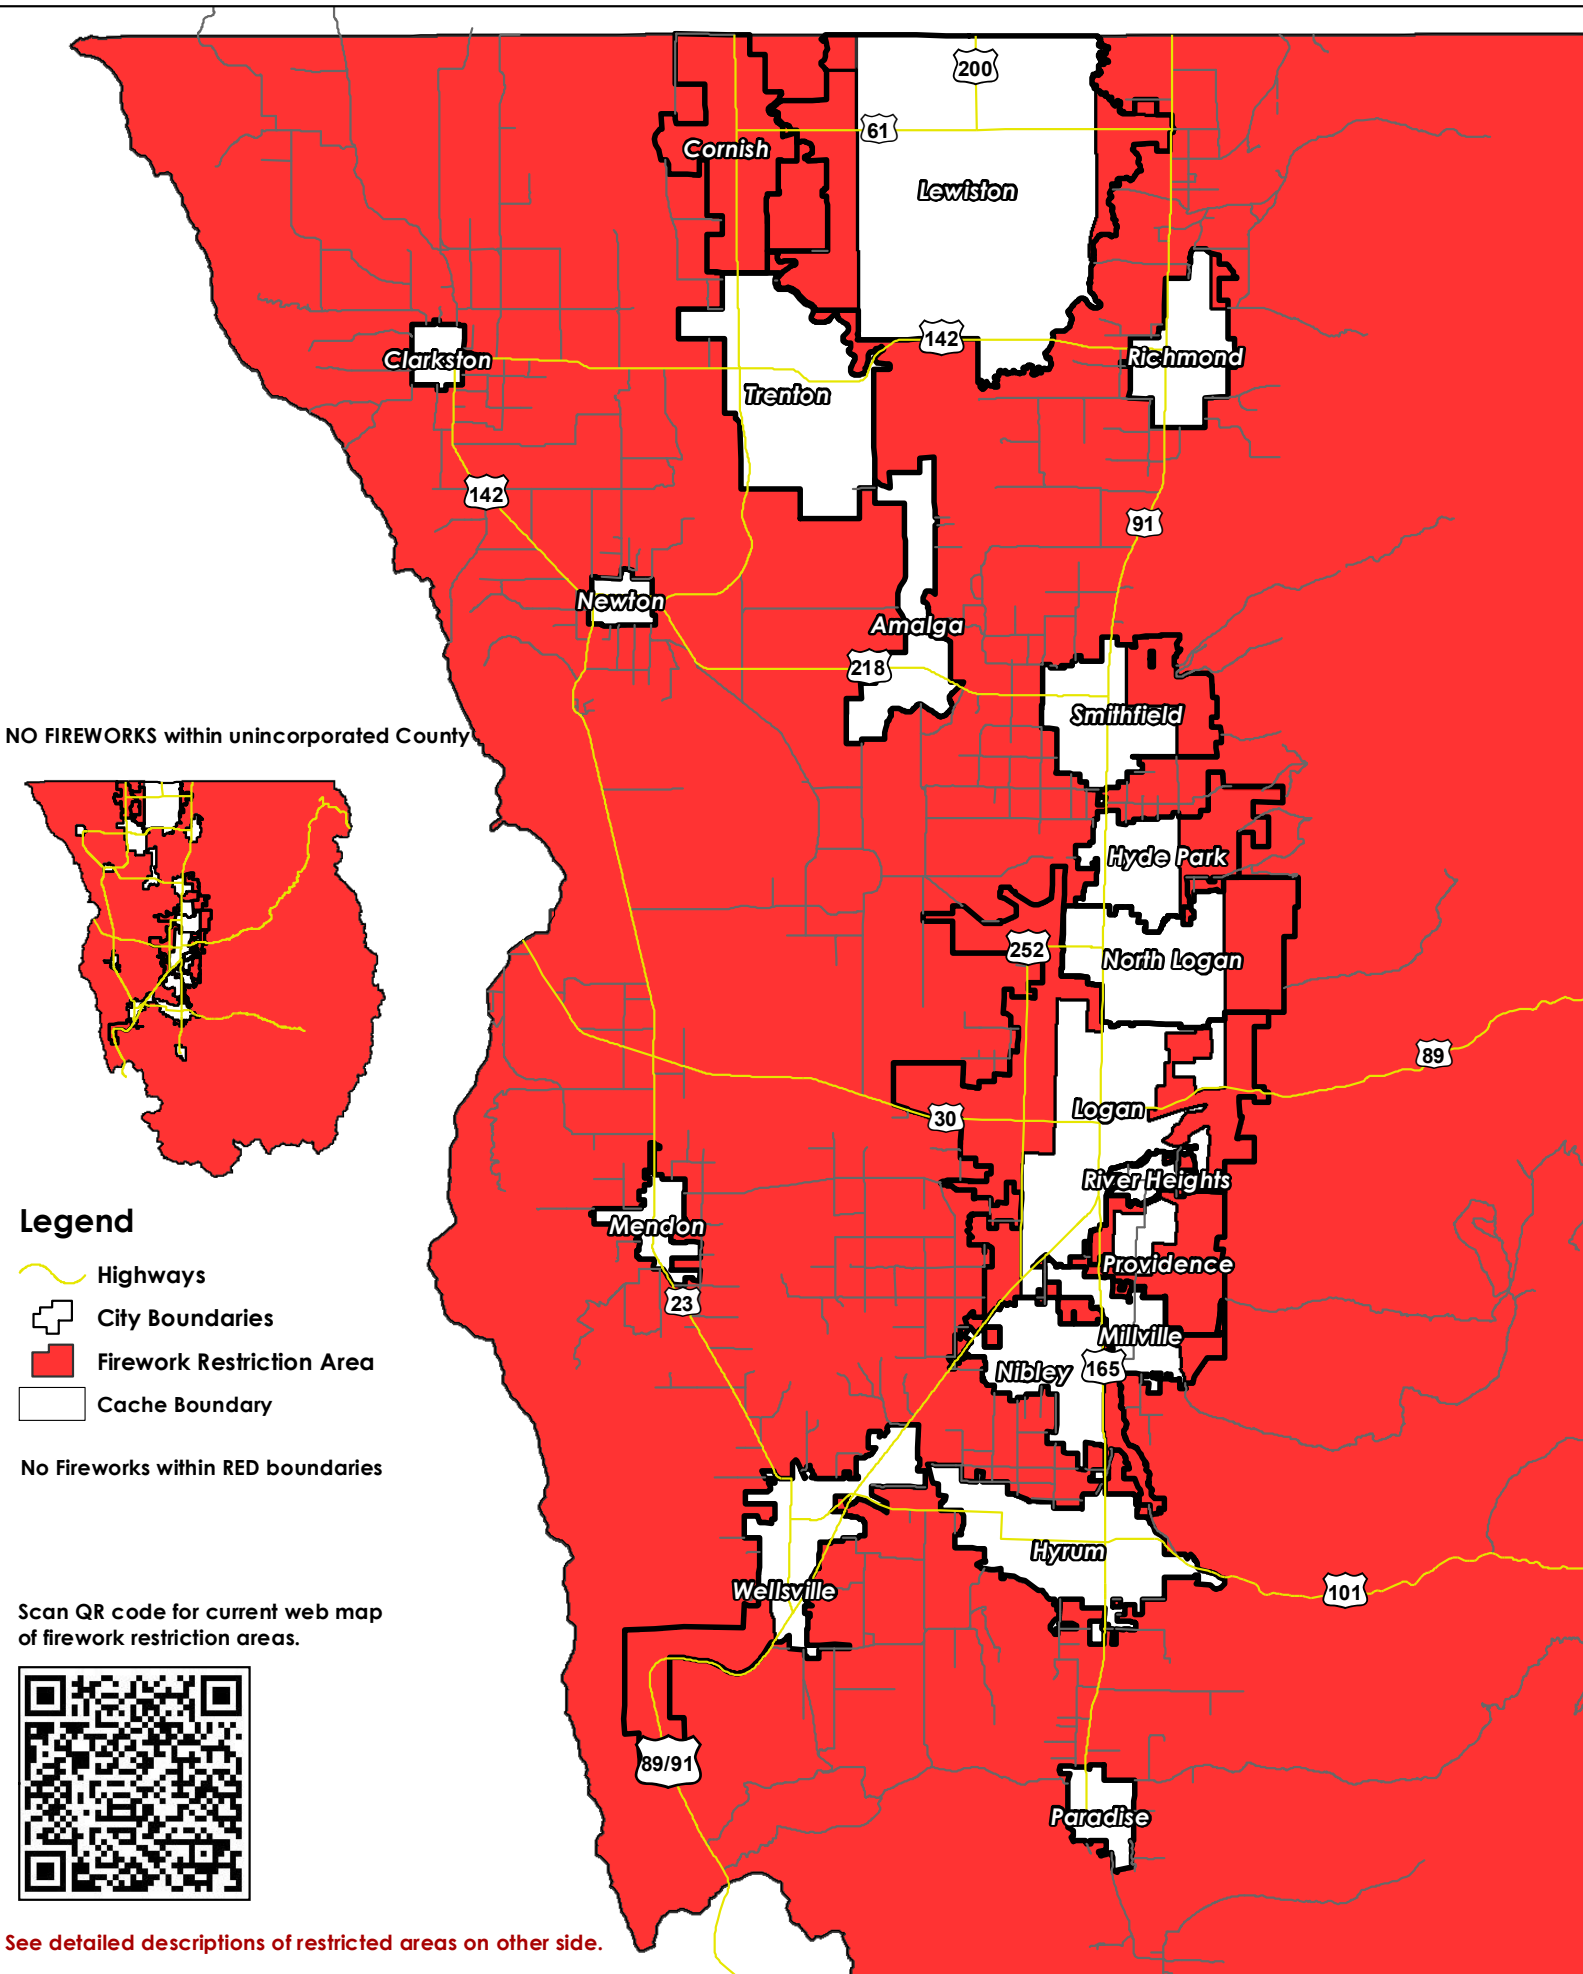

Cache County Firework Restriction Areas 2020

See detailed descriptions of restricted areas on other side.