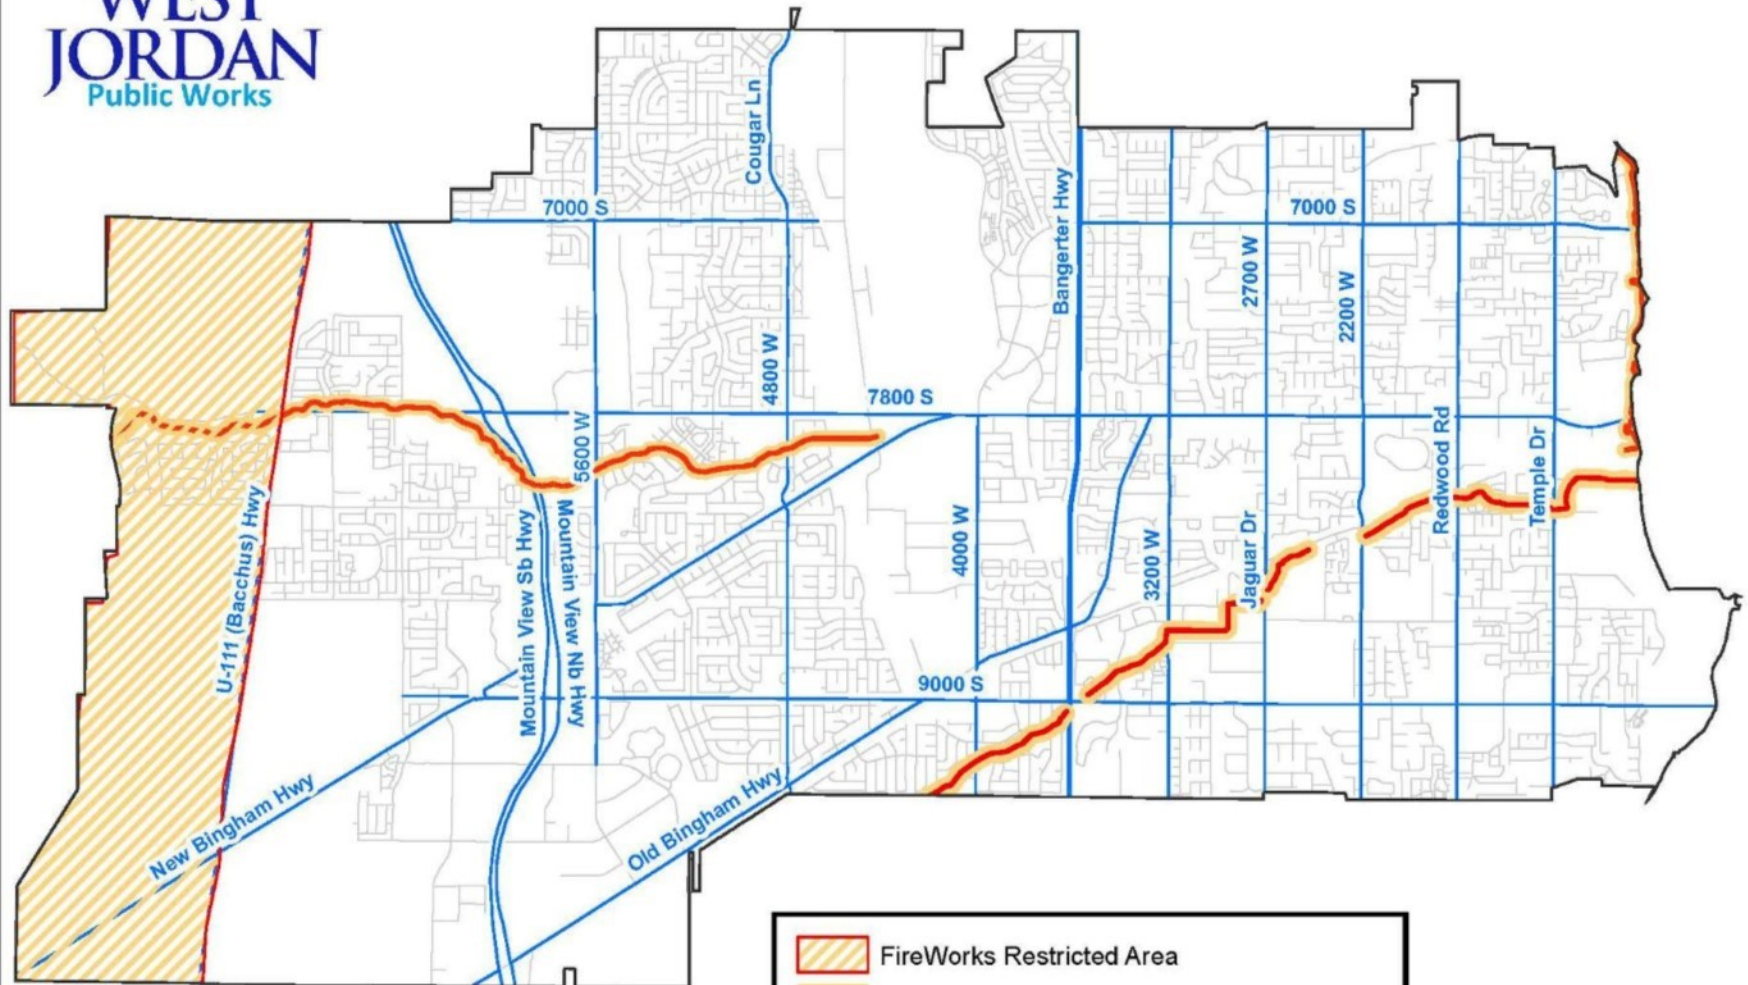

Fireworks Restriction Area

- FireWorks Restricted Area
- Bingham Creek Fireworks Restricted Area
- Clay Hollow Fireworks Restricted Area
- Jordan River Trail Fireworks Restricted Area