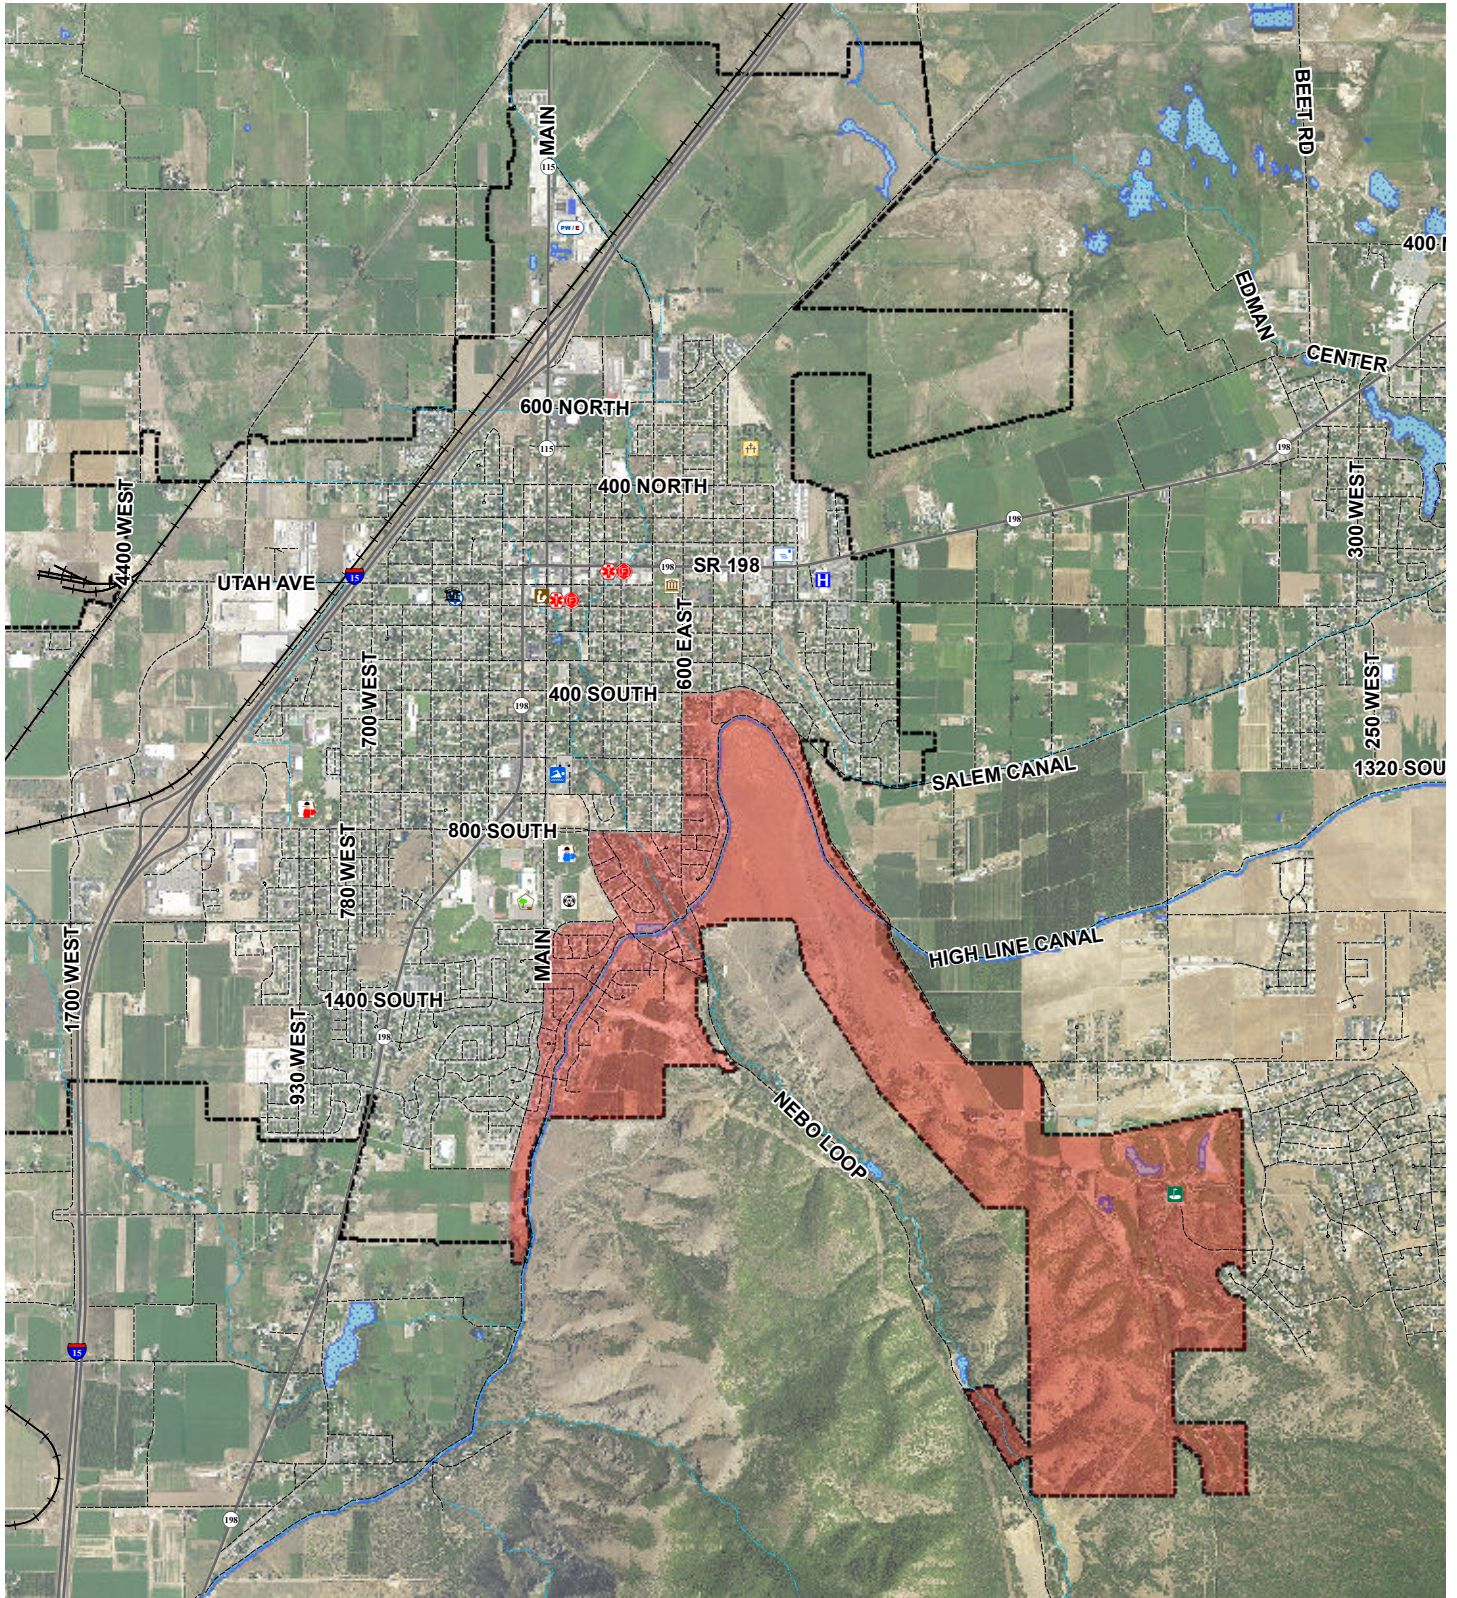

0 0.25 0.5 Miles

PAYSON CITY FIREWORKS RESTRICTED AREA

Legend

-  Fireworks Restricted Area
-  Payson city boundary