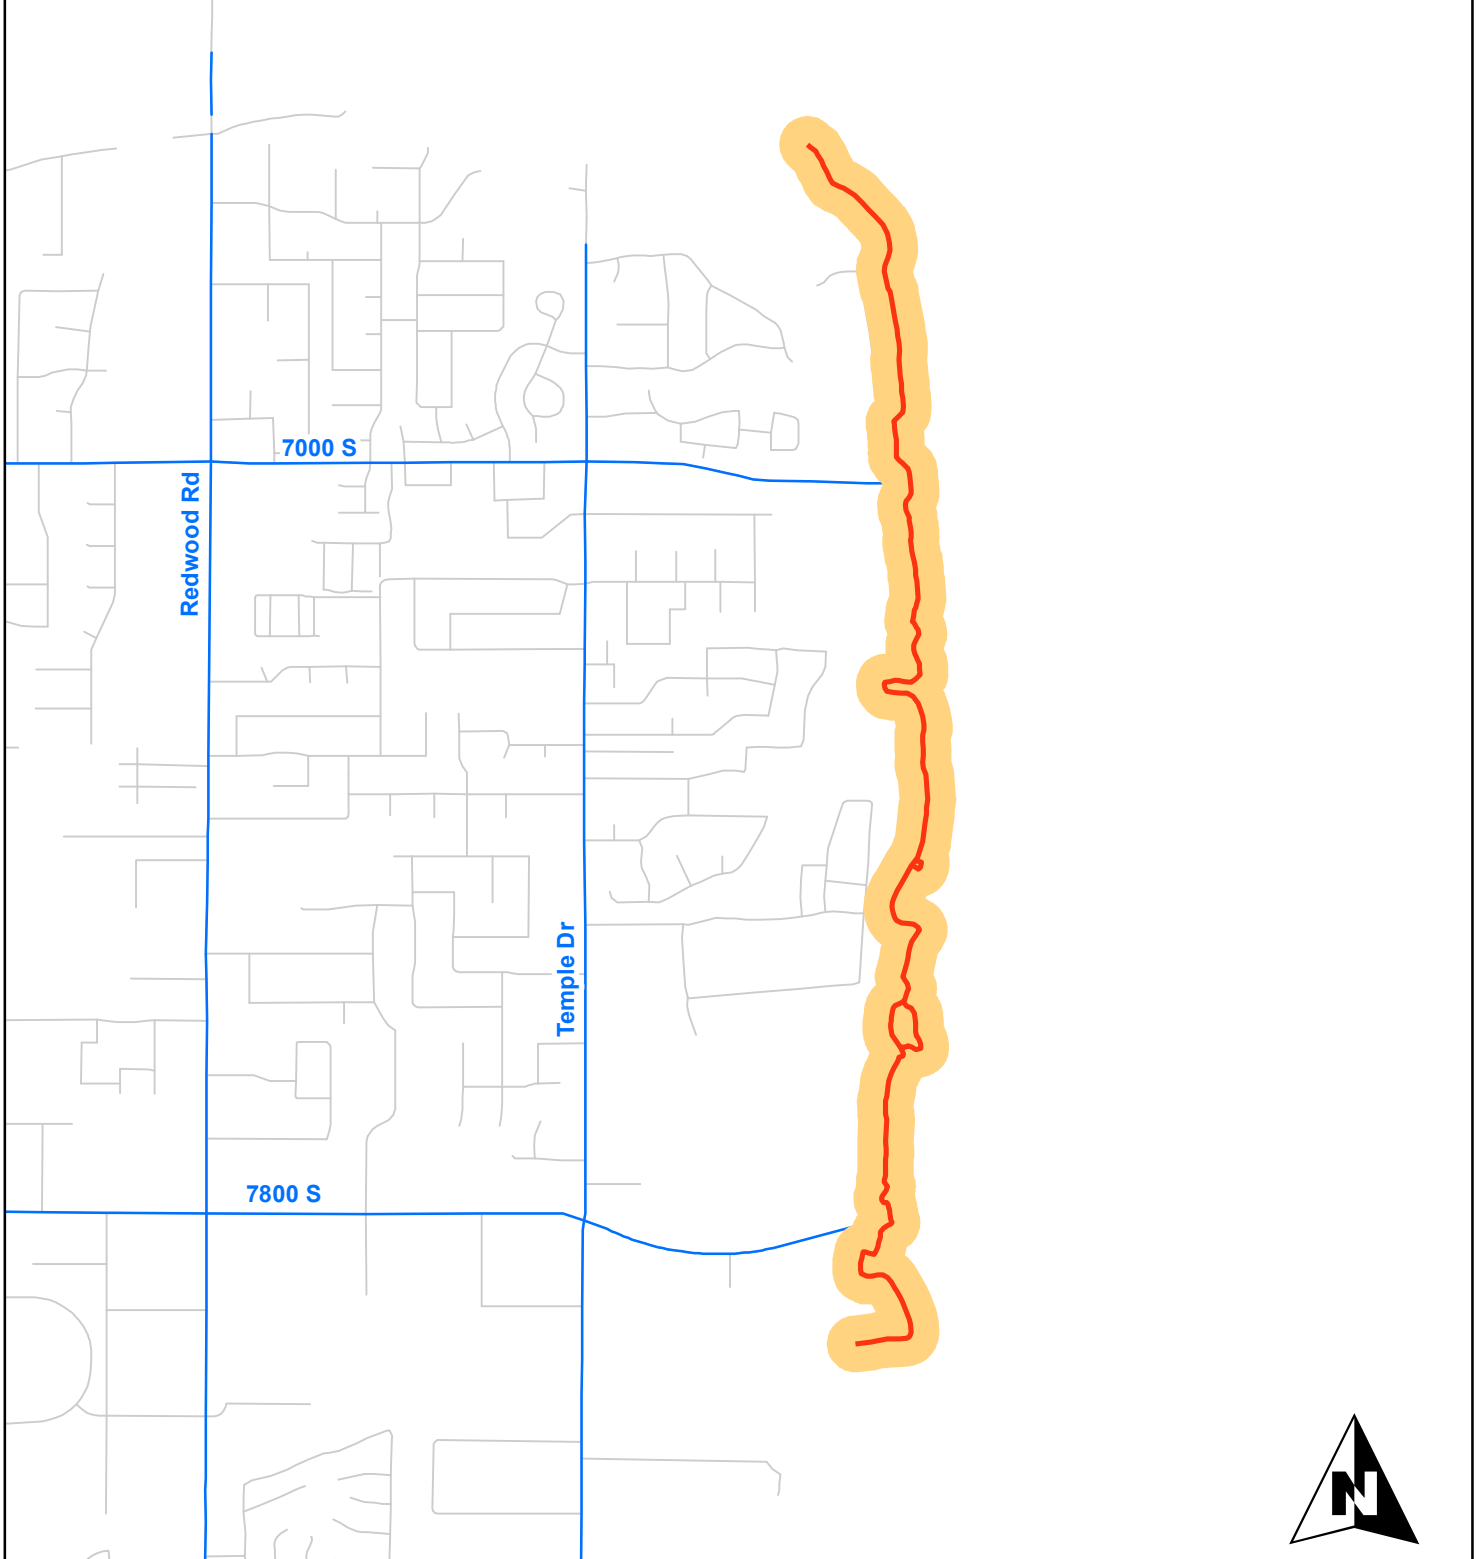

Jordan River Fireworks Restriction Area 2015