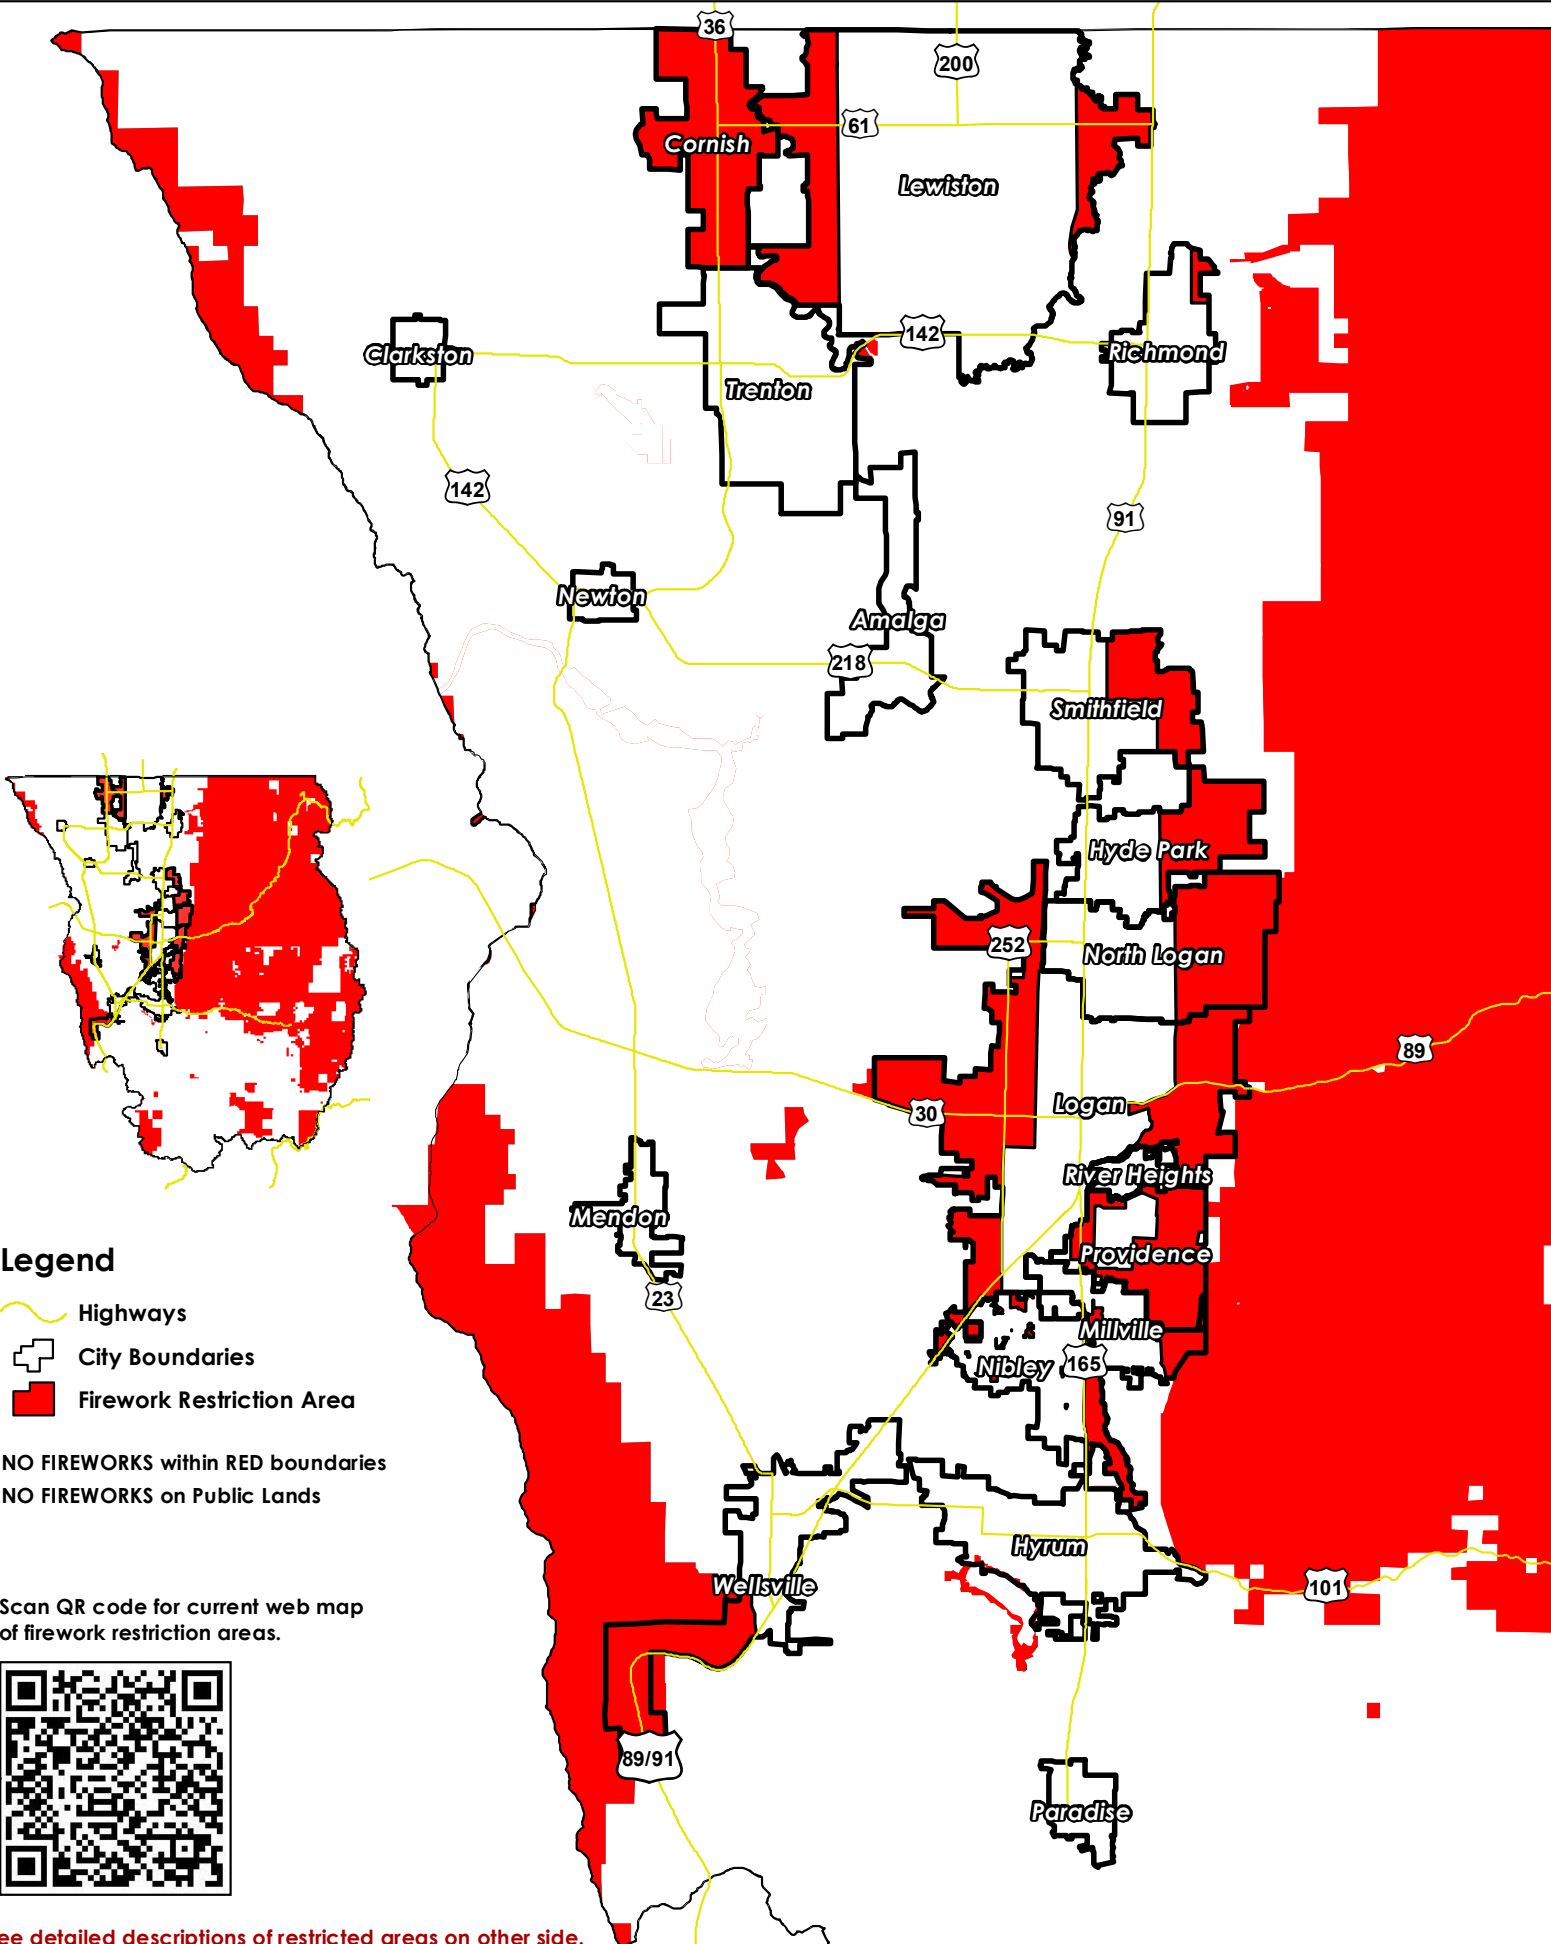

West Closure

- West side of 600 west from the north city boundary, to 200 south.
- North side of 200 south from 600 west to 1000 west.
- West side of 1000 west from 200 south to the south city boundary.

Mendon: No Firework Restrictions.

Millville: All areas East of 500 East and all areas East of 550 East.

Newton: No Firework Restrictions.

Nibley: All areas East of Highway 165.

North Logan: All areas East of 1200 East from the north to south boundary line.

Richmond: All areas East of 300 East and North of 500 North.

River Heights: No Firework Restrictions.

Smithfield: All areas North of Center Street and East of 200 East. All areas South of Center Street and East of 800 East. All City owned properties, parks, etc. Code: 8.04.061 ANNUAL FIRE RESTRICTION ORDER

Trenton: No Firework Restrictions.

Wellsville: All areas West of 200 West and South of 900 South.

See Map on other side.

Cache County Firework Restriction Areas 2023

Legend

- Highways
- City Boundaries
- Firework Restriction Area