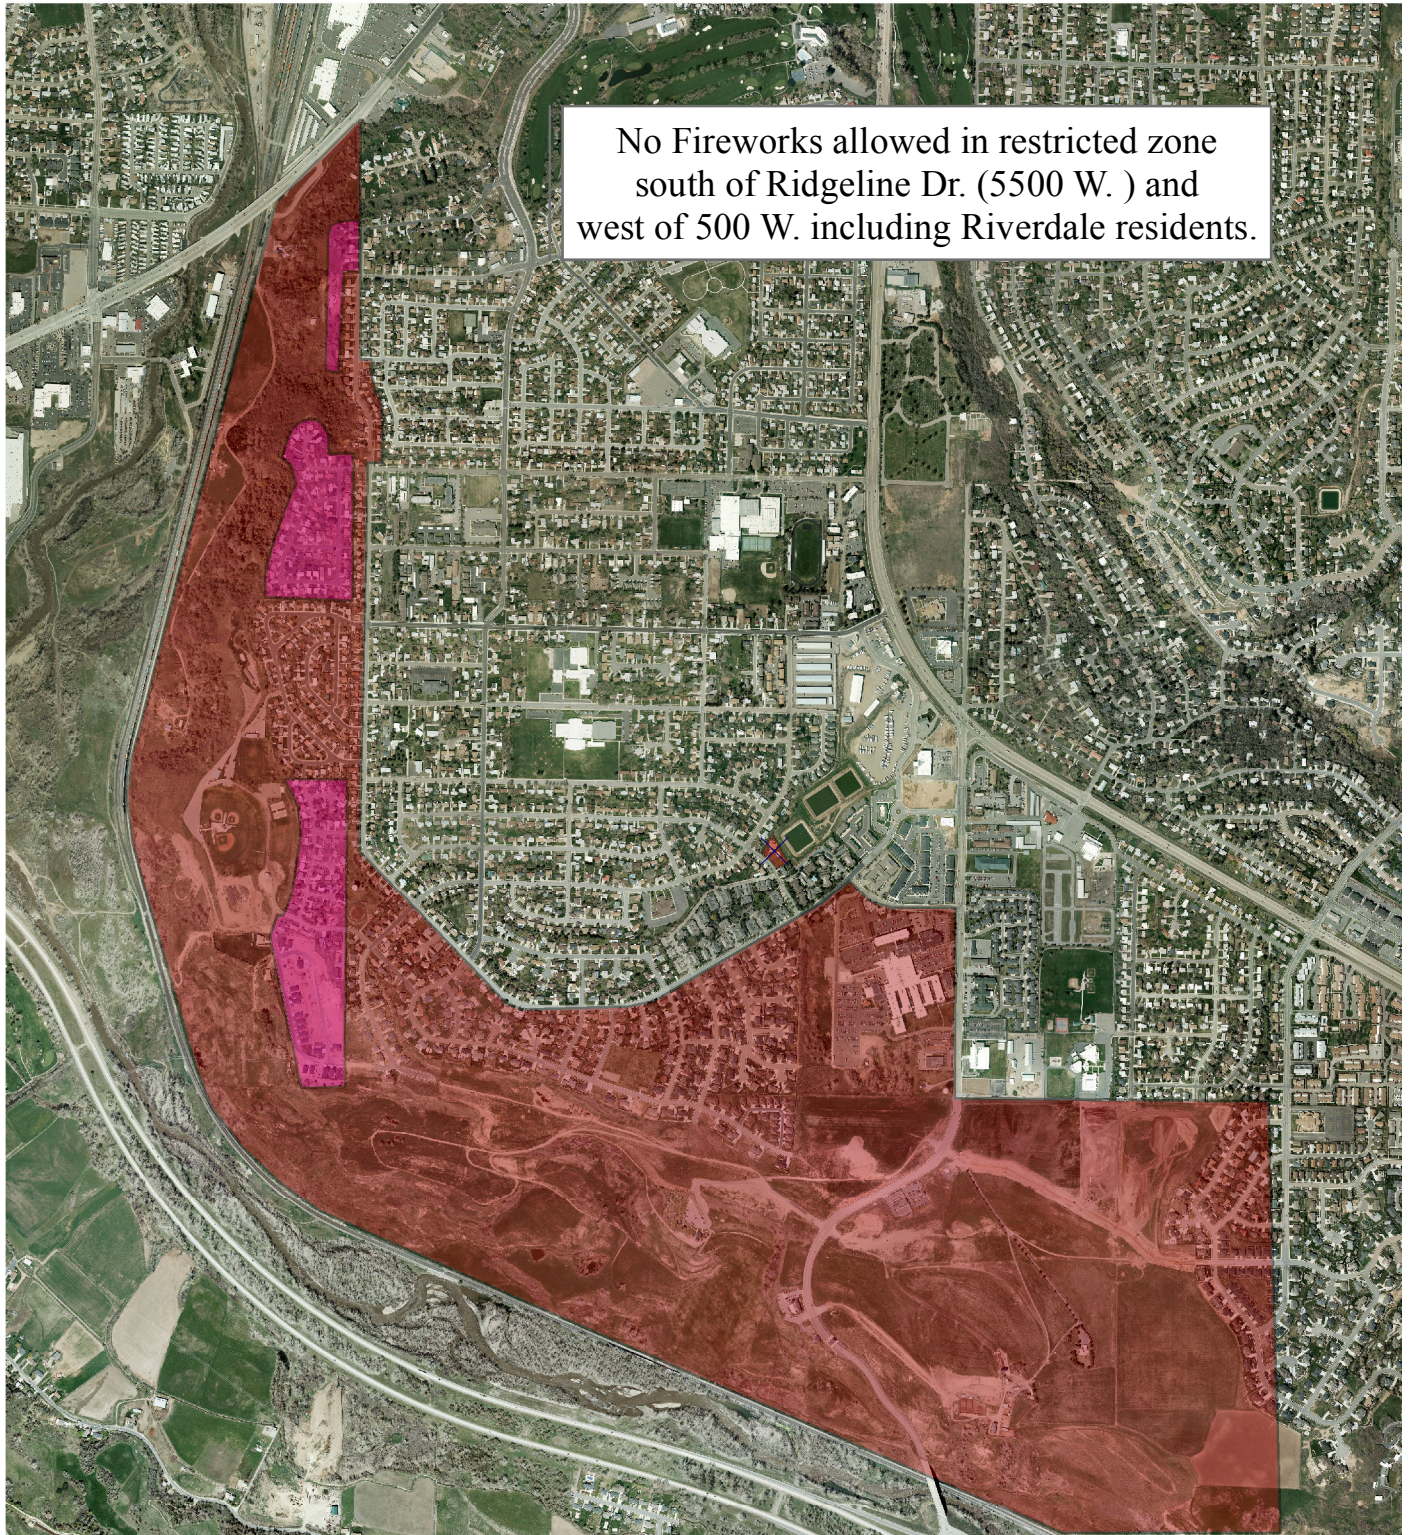

Fireworks Restriction Zone

-  Riverdale Residents
-  Firework Restriction Zone

WTC GIS
2013

The data contained in this document is for reference use only. This data is based on the interpretation of the municipal code and other governing law as determined by the city of Washington Terrace.