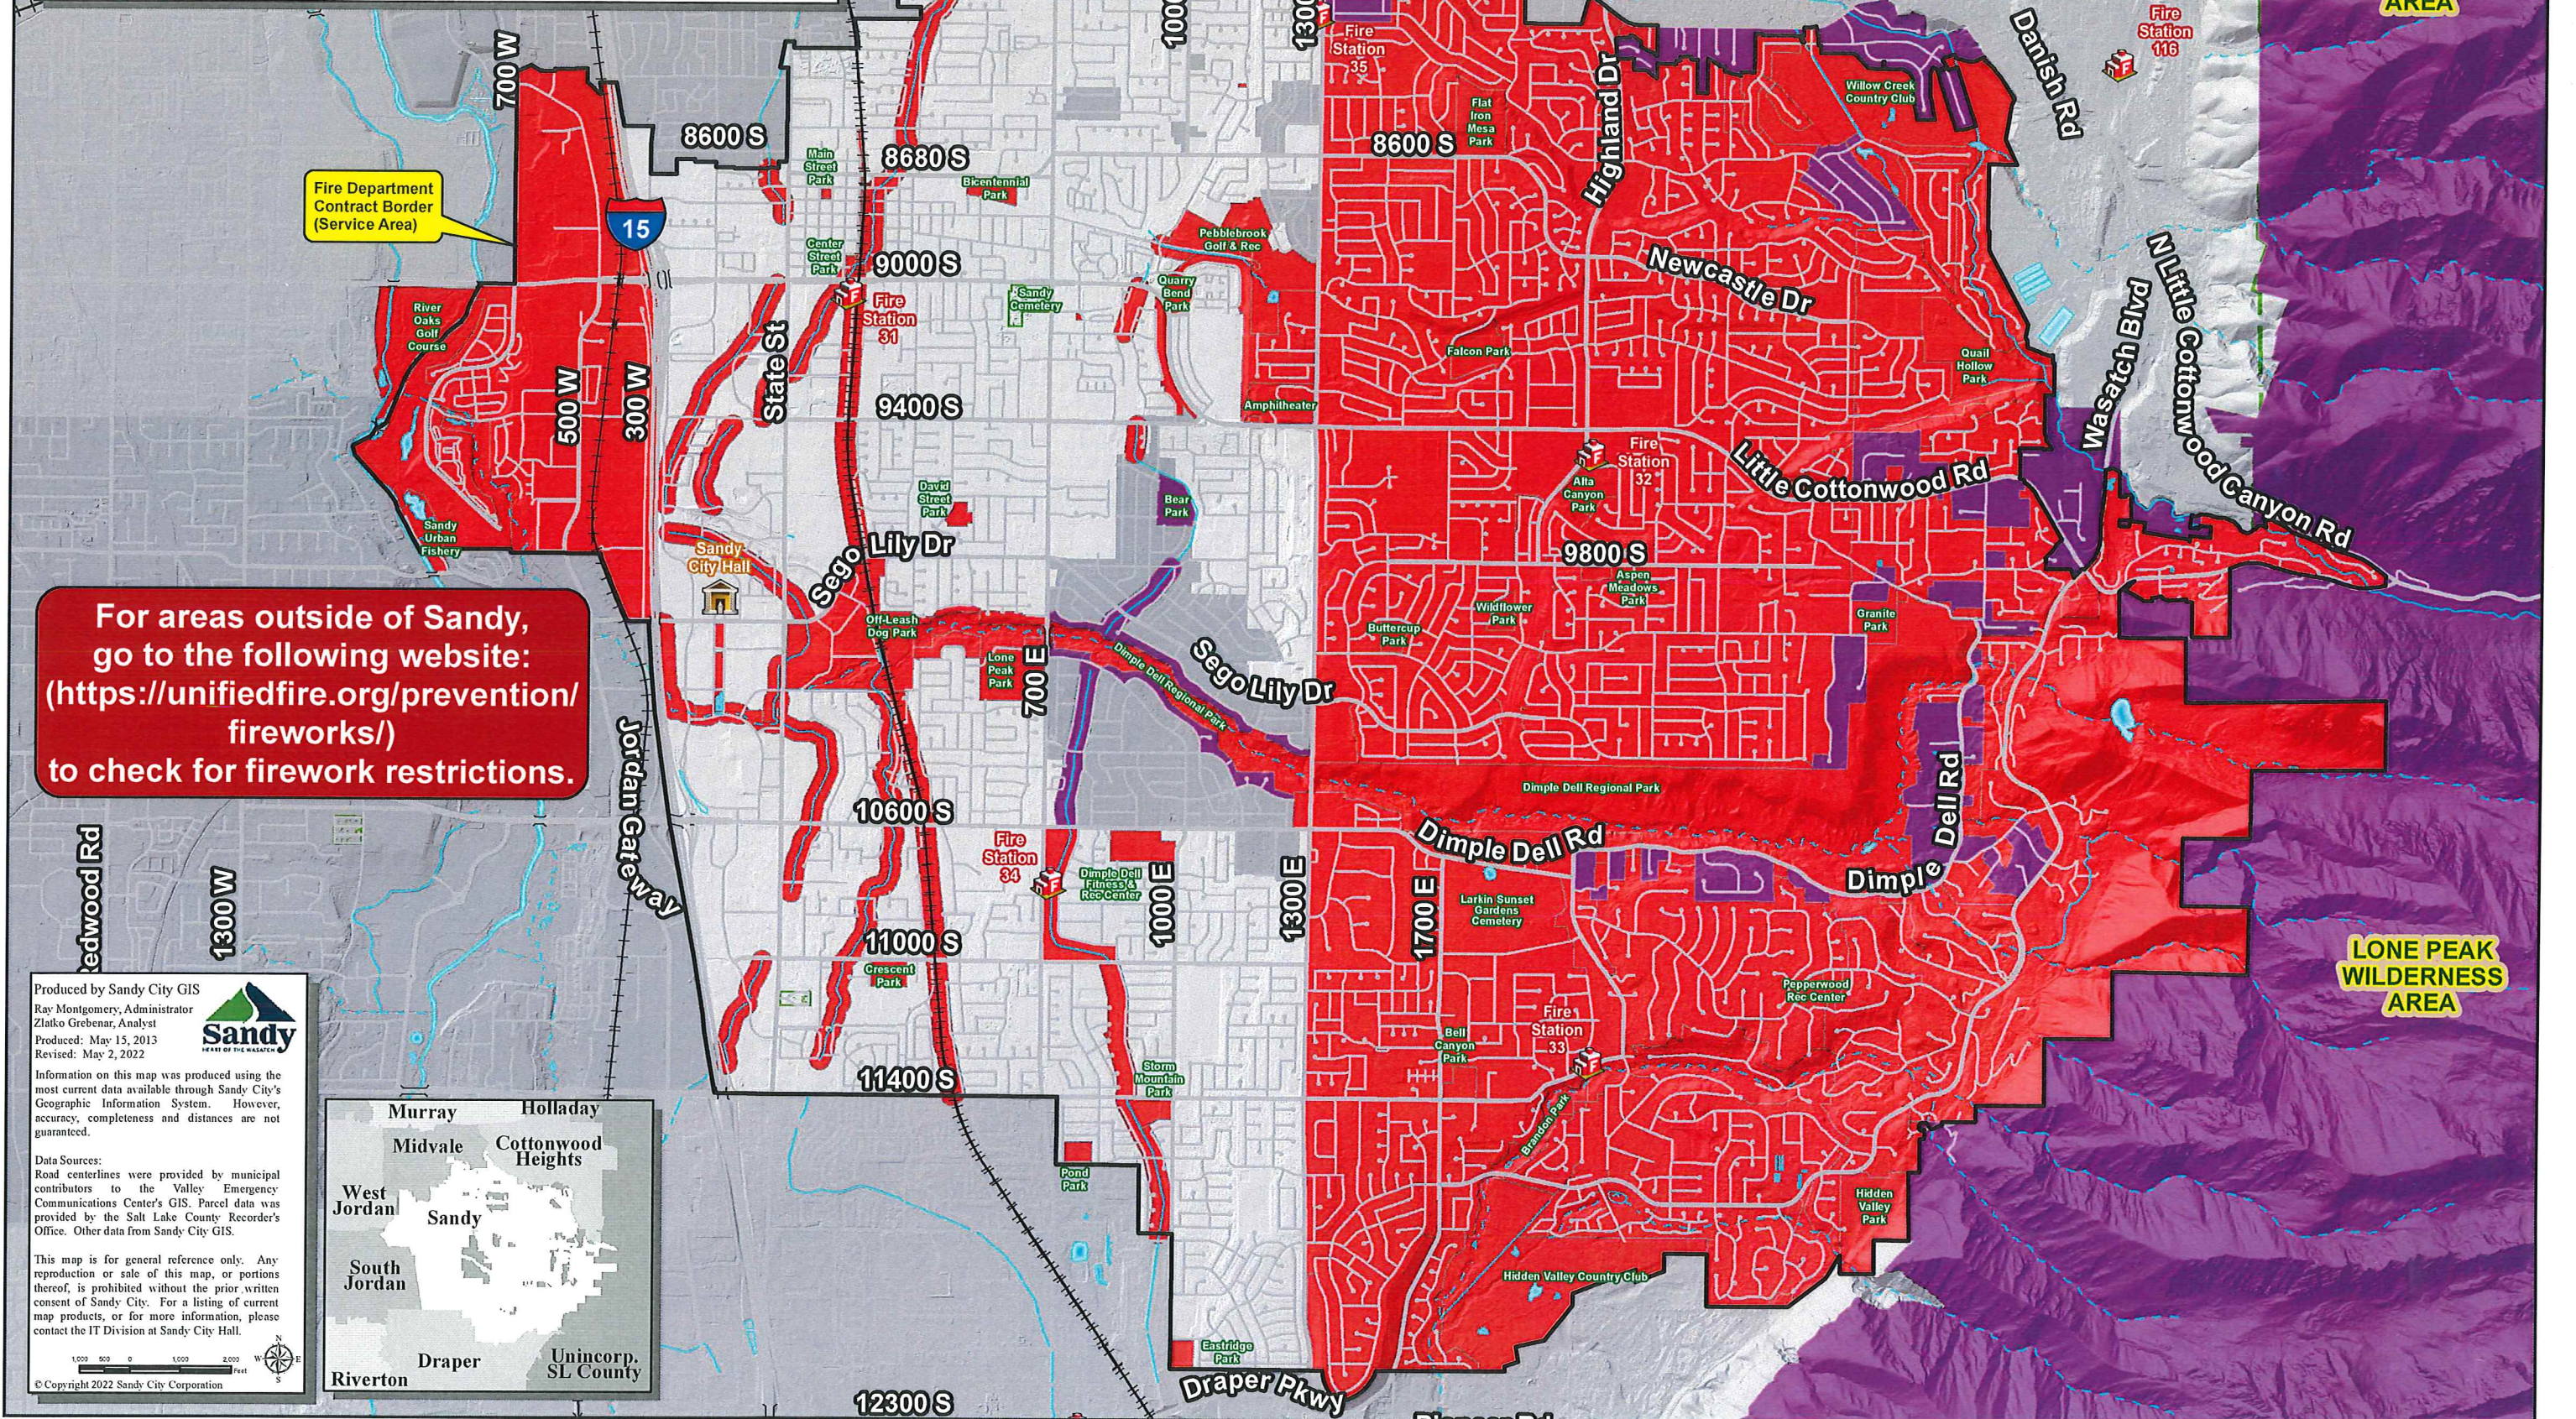

Prohibited Areas for Fireworks, Fires

Sandy City

Exhibit B

■ Sandy City Prohibited Areas
■ SL County Prohibited Areas

For areas outside of Sandy,
 go to the following website:
[\(https://unifiedfire.org/prevention/fireworks/\)](https://unifiedfire.org/prevention/fireworks/)
 to check for firework restrictions.

Produced by Sandy City GIS
 Ray Montgomery, Administrator
 Zlatko Grebenar, Analyst
 Produced: May 15, 2013
 Revised: May 2, 2022

Information on this map was produced using the most current data available through Sandy City's Geographic Information System. However, accuracy, completeness and distances are not guaranteed.

Data Sources:
 Road centerlines were provided by municipal contributors to the Valley Emergency Communications Center's GIS. Parcel data was provided by the Salt Lake County Recorder's Office. Other data from Sandy City GIS.

1,000 500 0 1,000 2,000 Feet
 © Copyright 2022 Sandy City Corporation