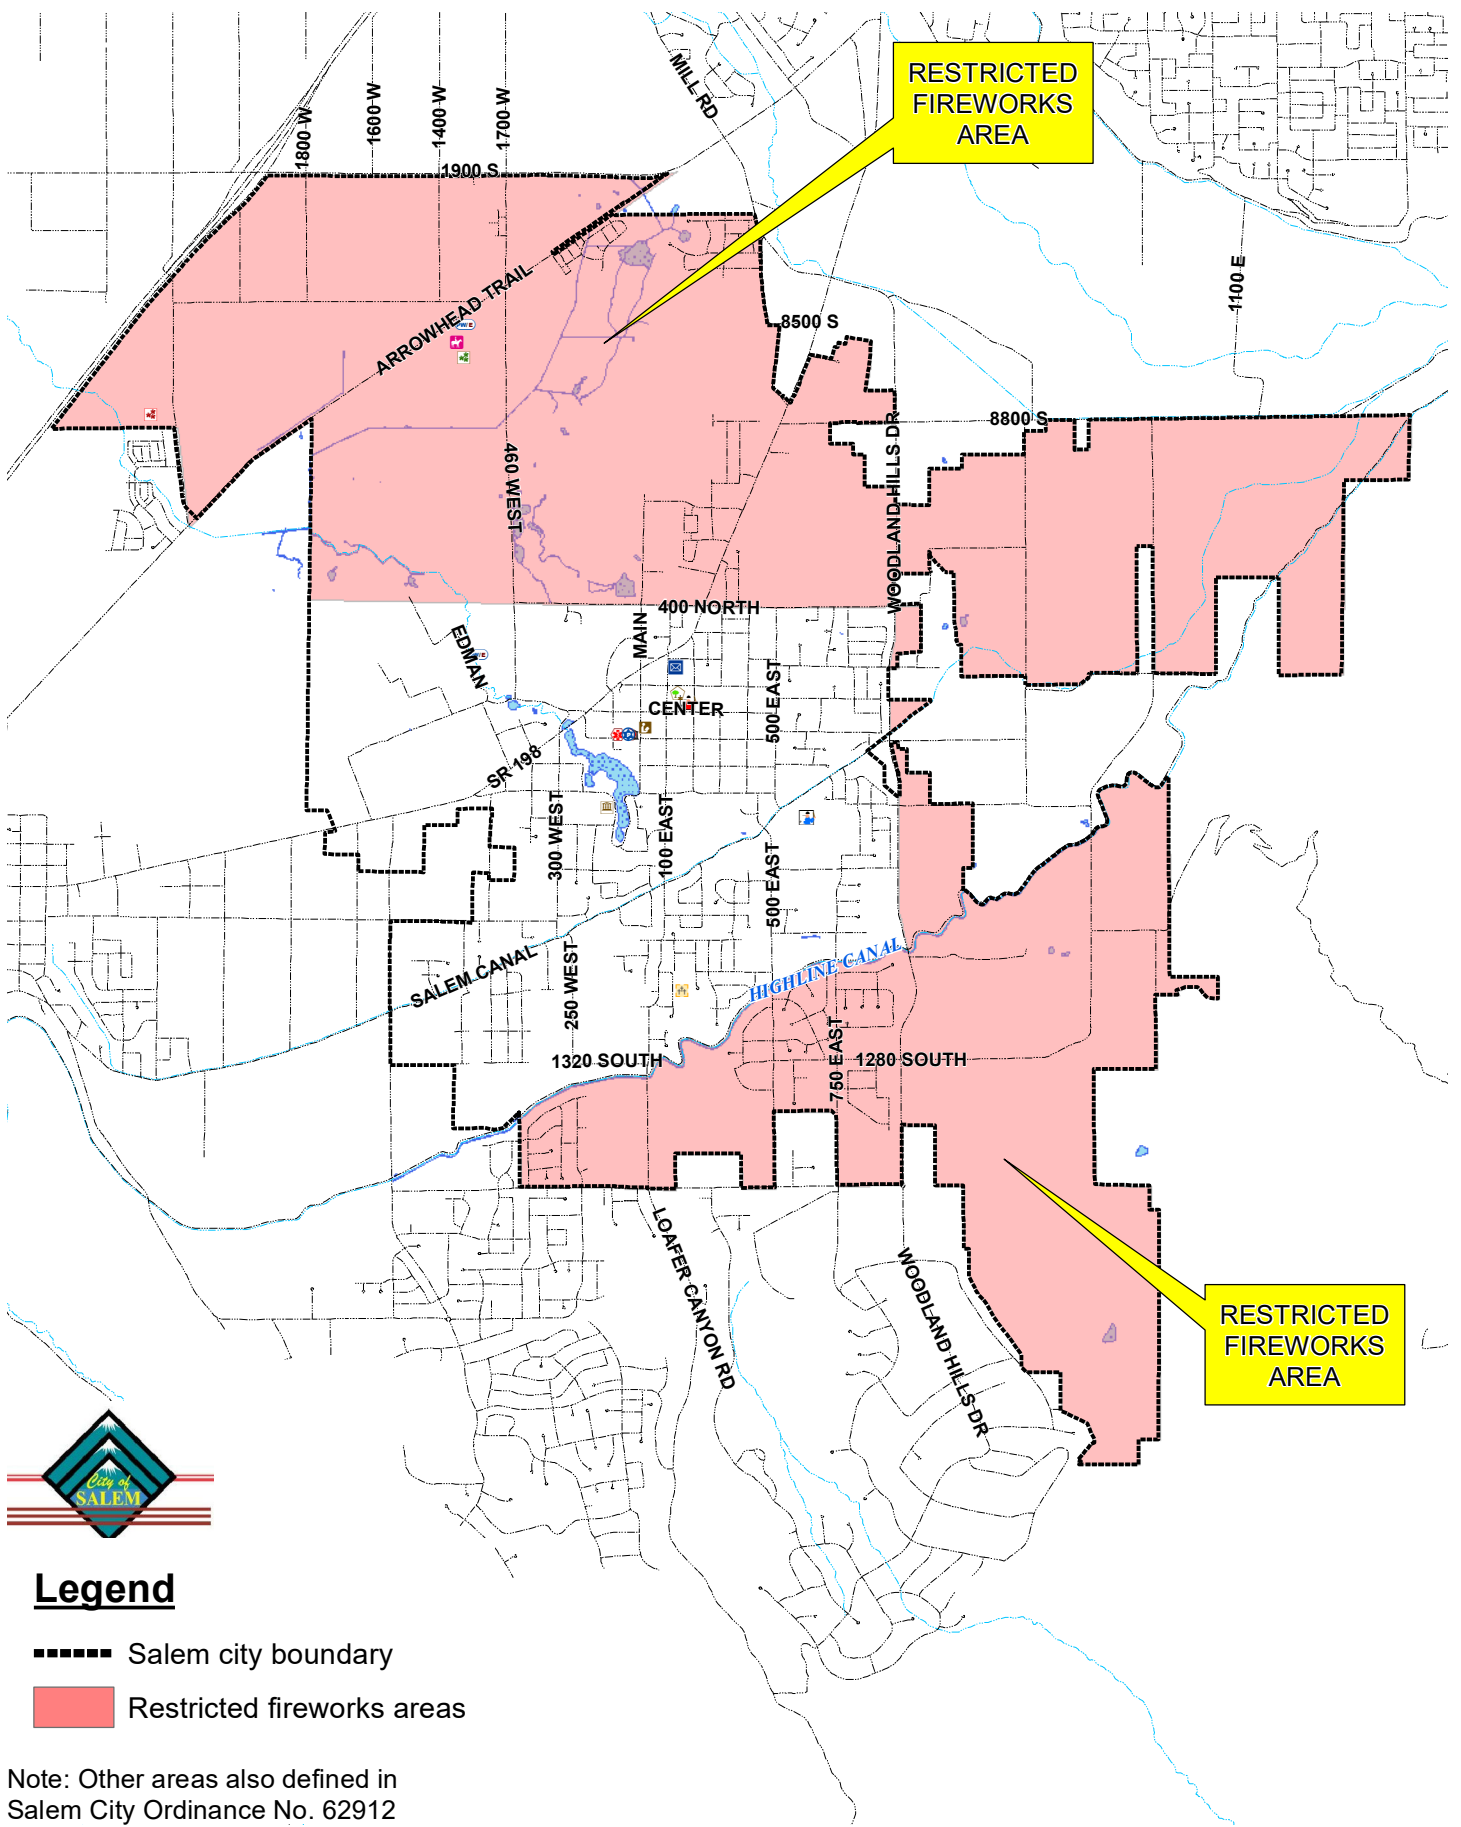

SALEM CITY RESTRICTED FIREWORKS AREAS

Legend

- Salem city boundary
- Red box Restricted fireworks areas

Note: Other areas also defined in Salem City Ordinance No. 62912