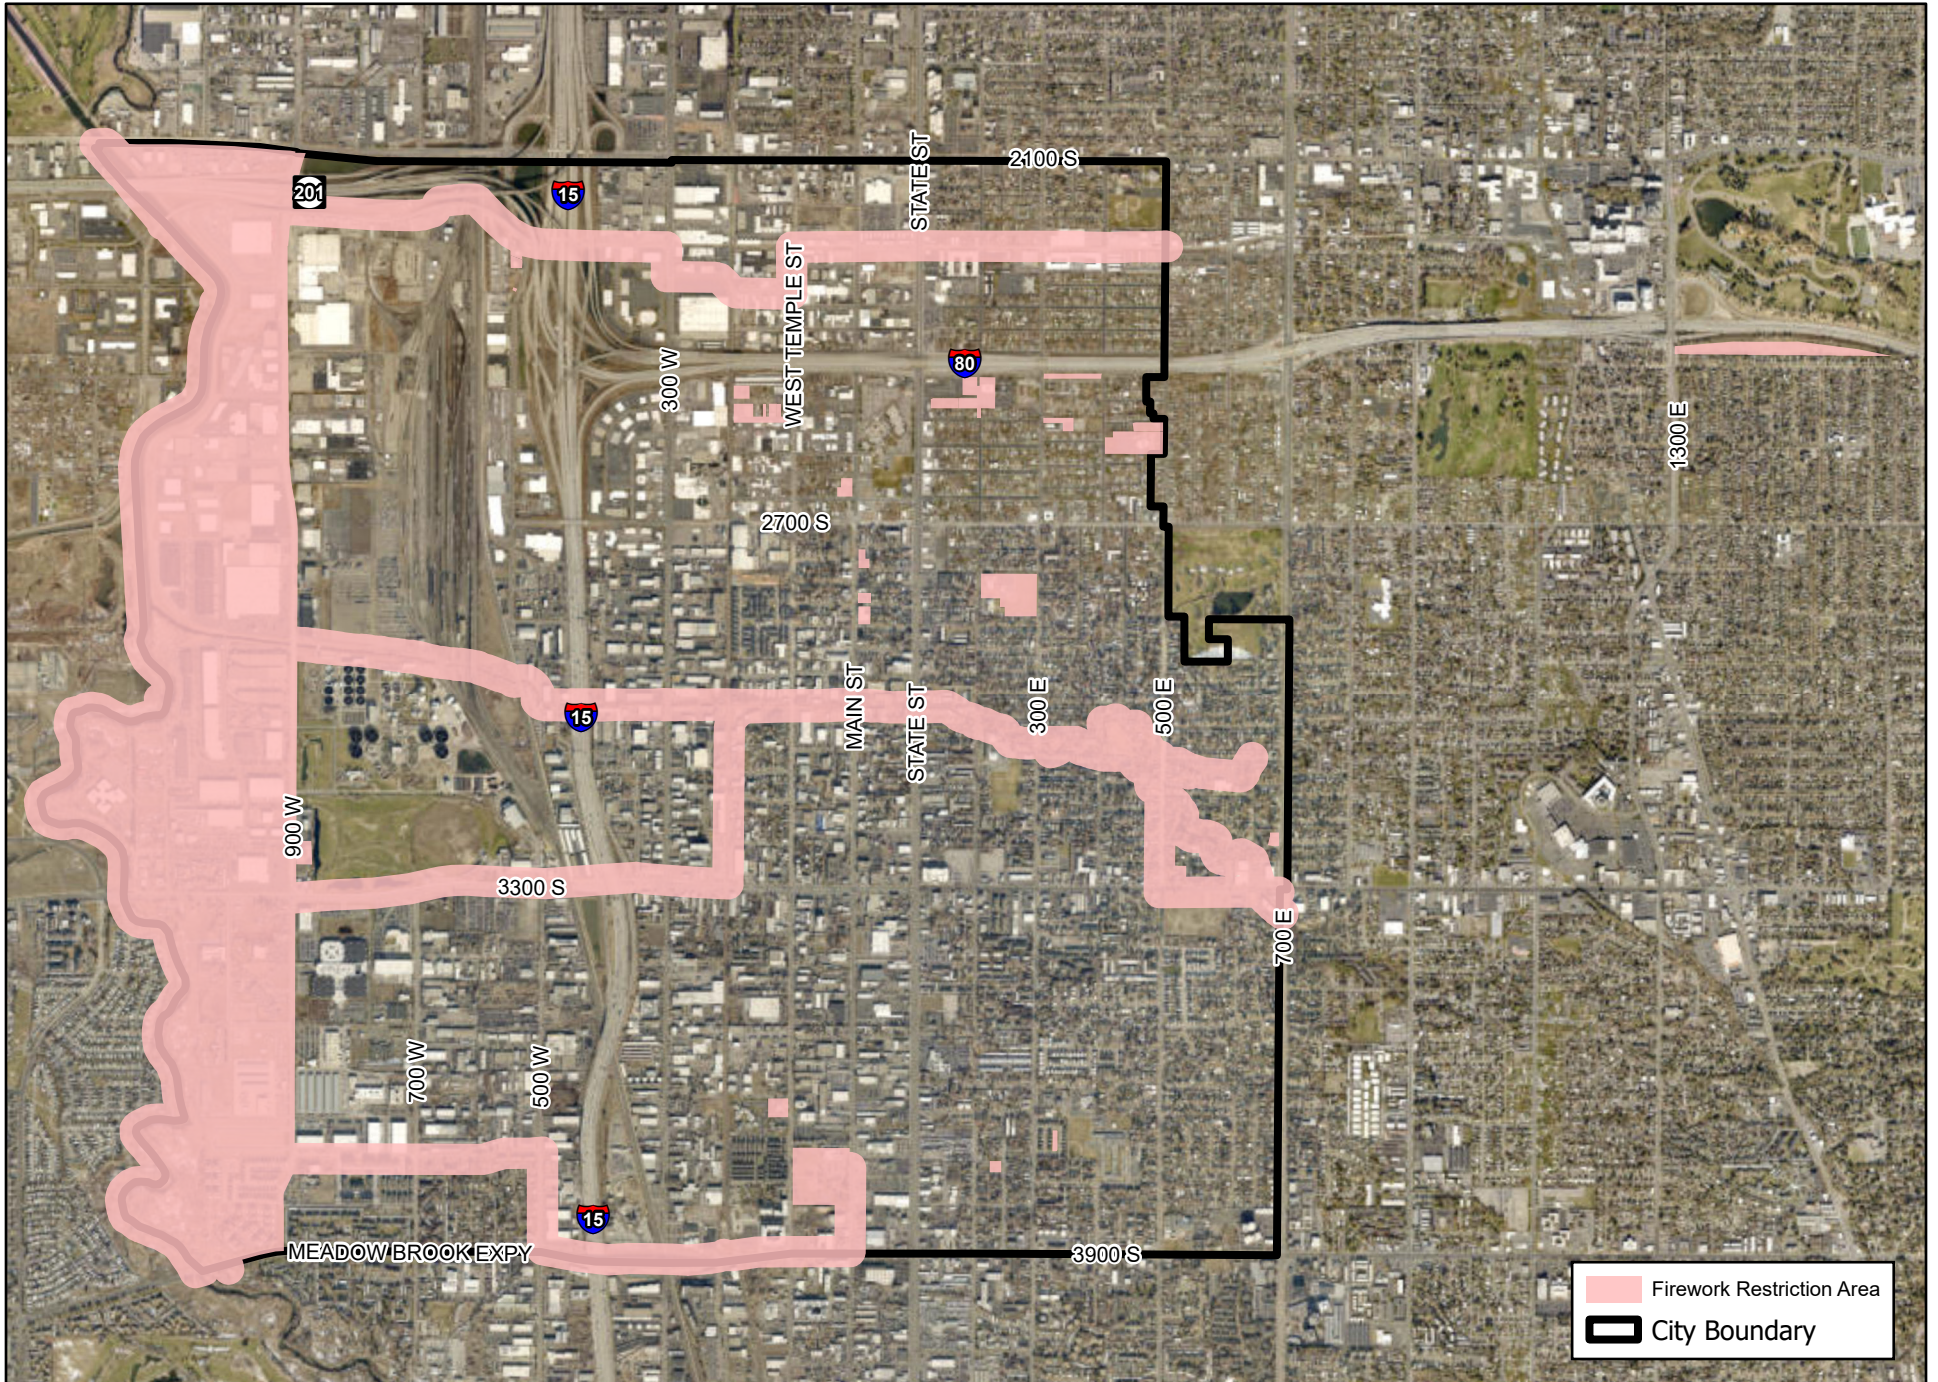

SSLC Firework Restriction Areas

0 1,000 2,000 4,000 Feet