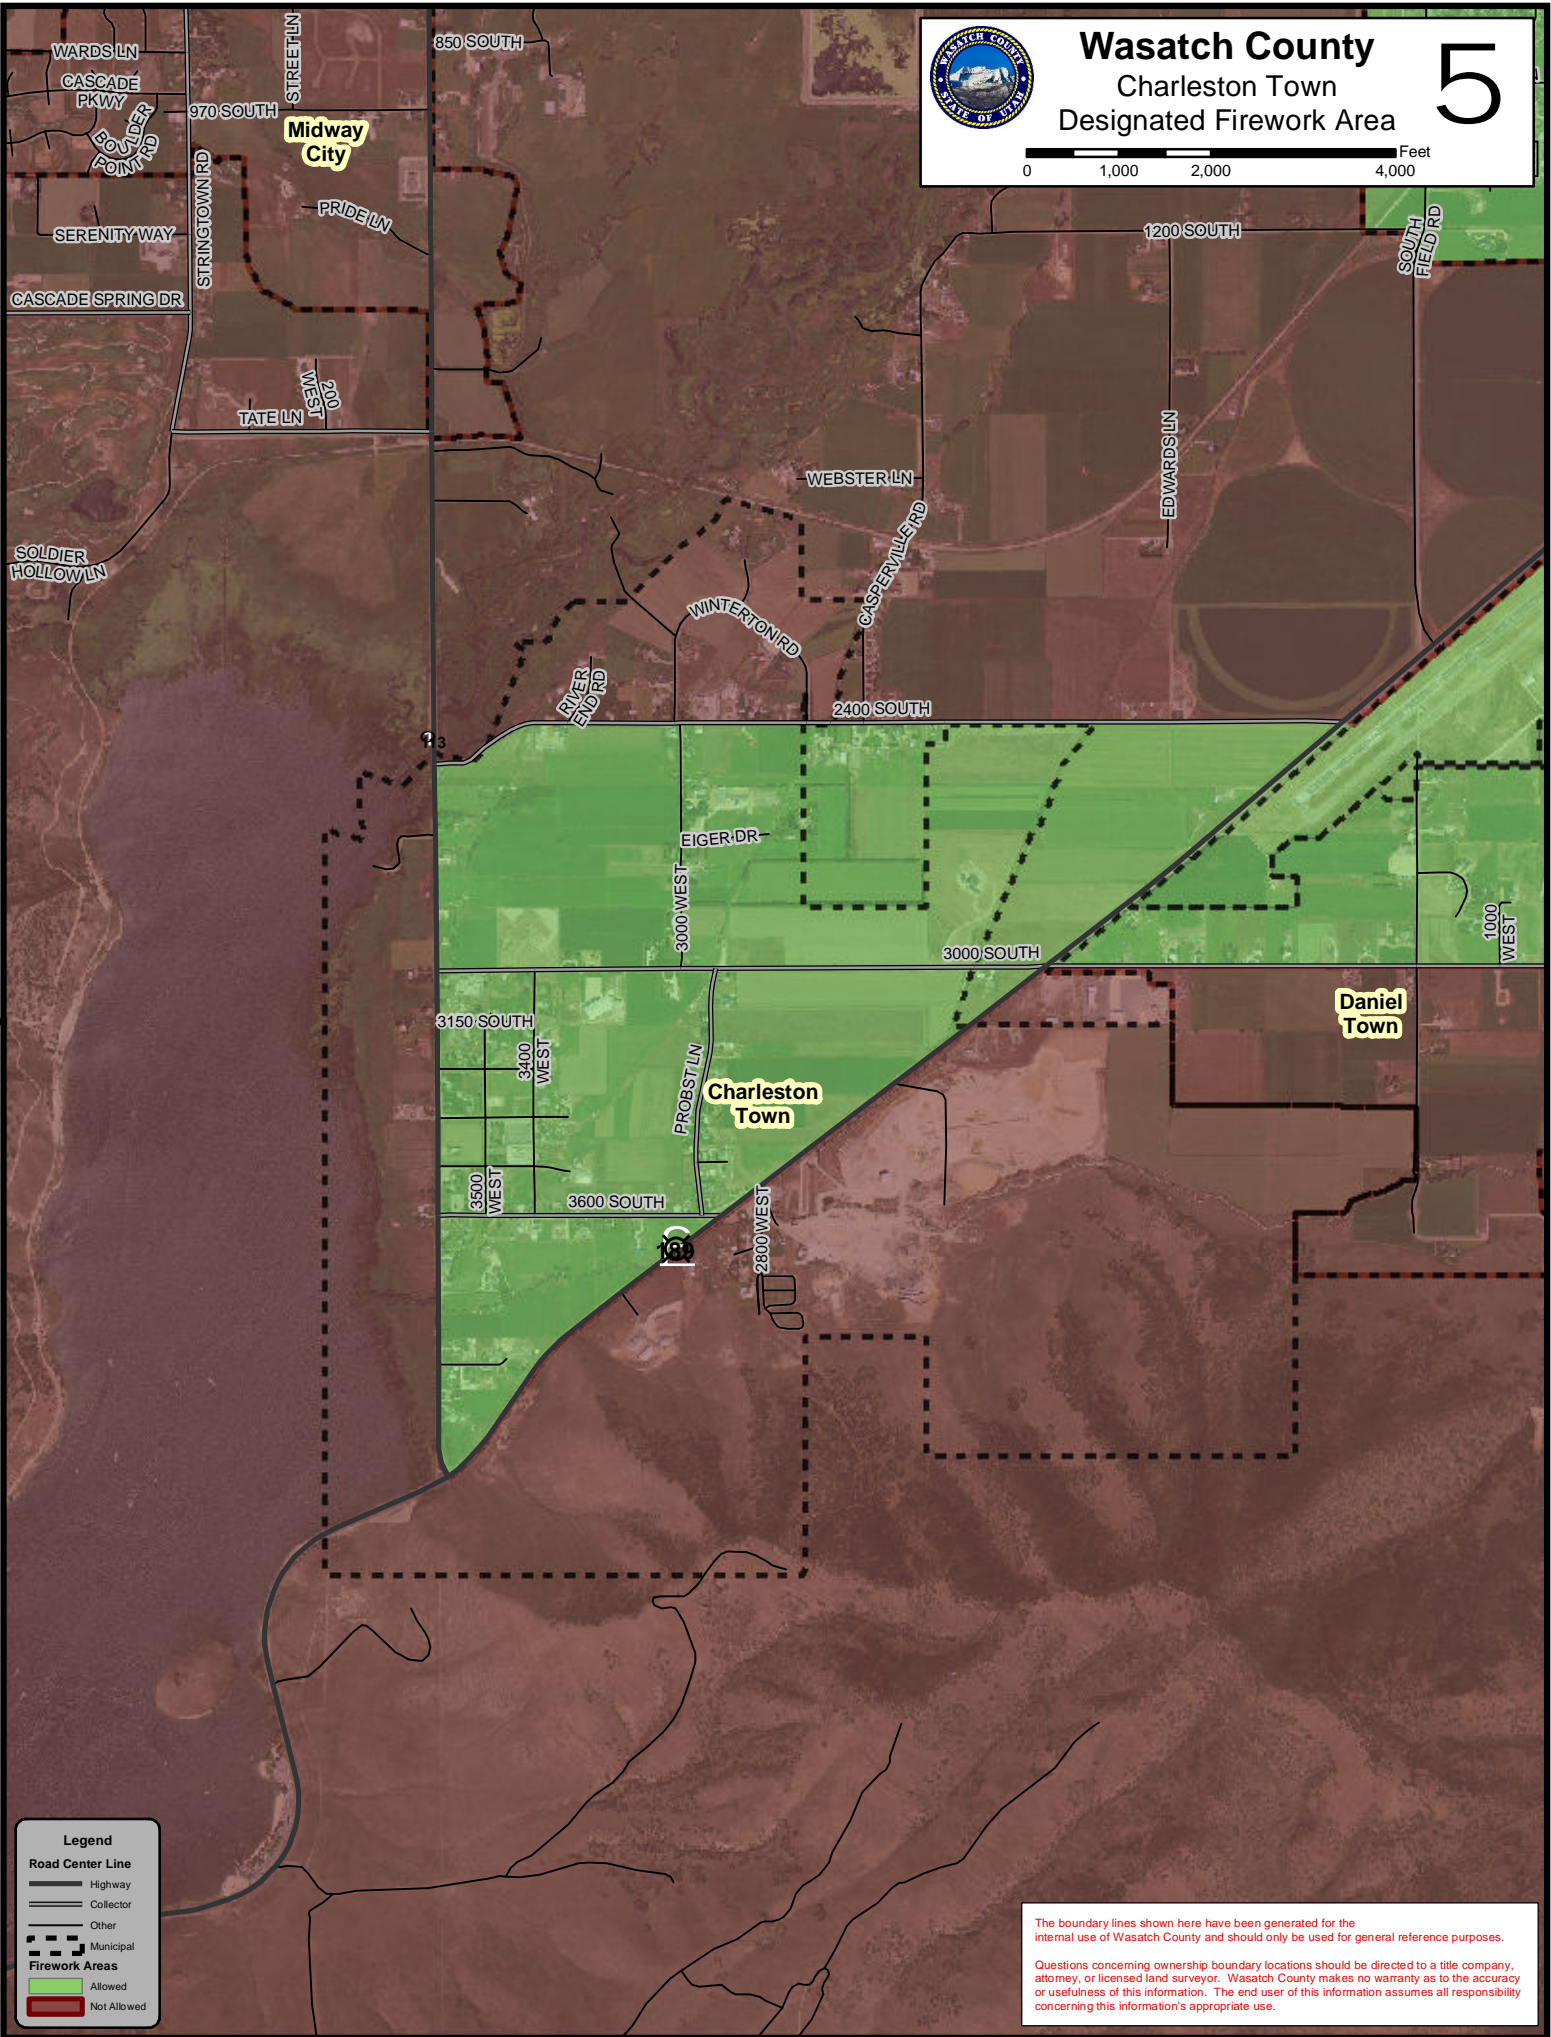

Wasatch County Charleston Town Designated Firework Area

5

0 1,000 2,000 4,000 Feet

Legend

Road Center Line

- Highway
- Collector
- Other
- Municipal

Firework Areas

- Allowed
- Not Allowed

The boundary lines shown here have been generated for the internal use of Wasatch County and should only be used for general reference purposes.

Questions concerning ownership boundary locations should be directed to a title company, attorney, or licensed land surveyor. Wasatch County makes no warranty as to the accuracy or usefulness of this information. The end user of this information assumes all responsibility concerning this information's appropriate use.