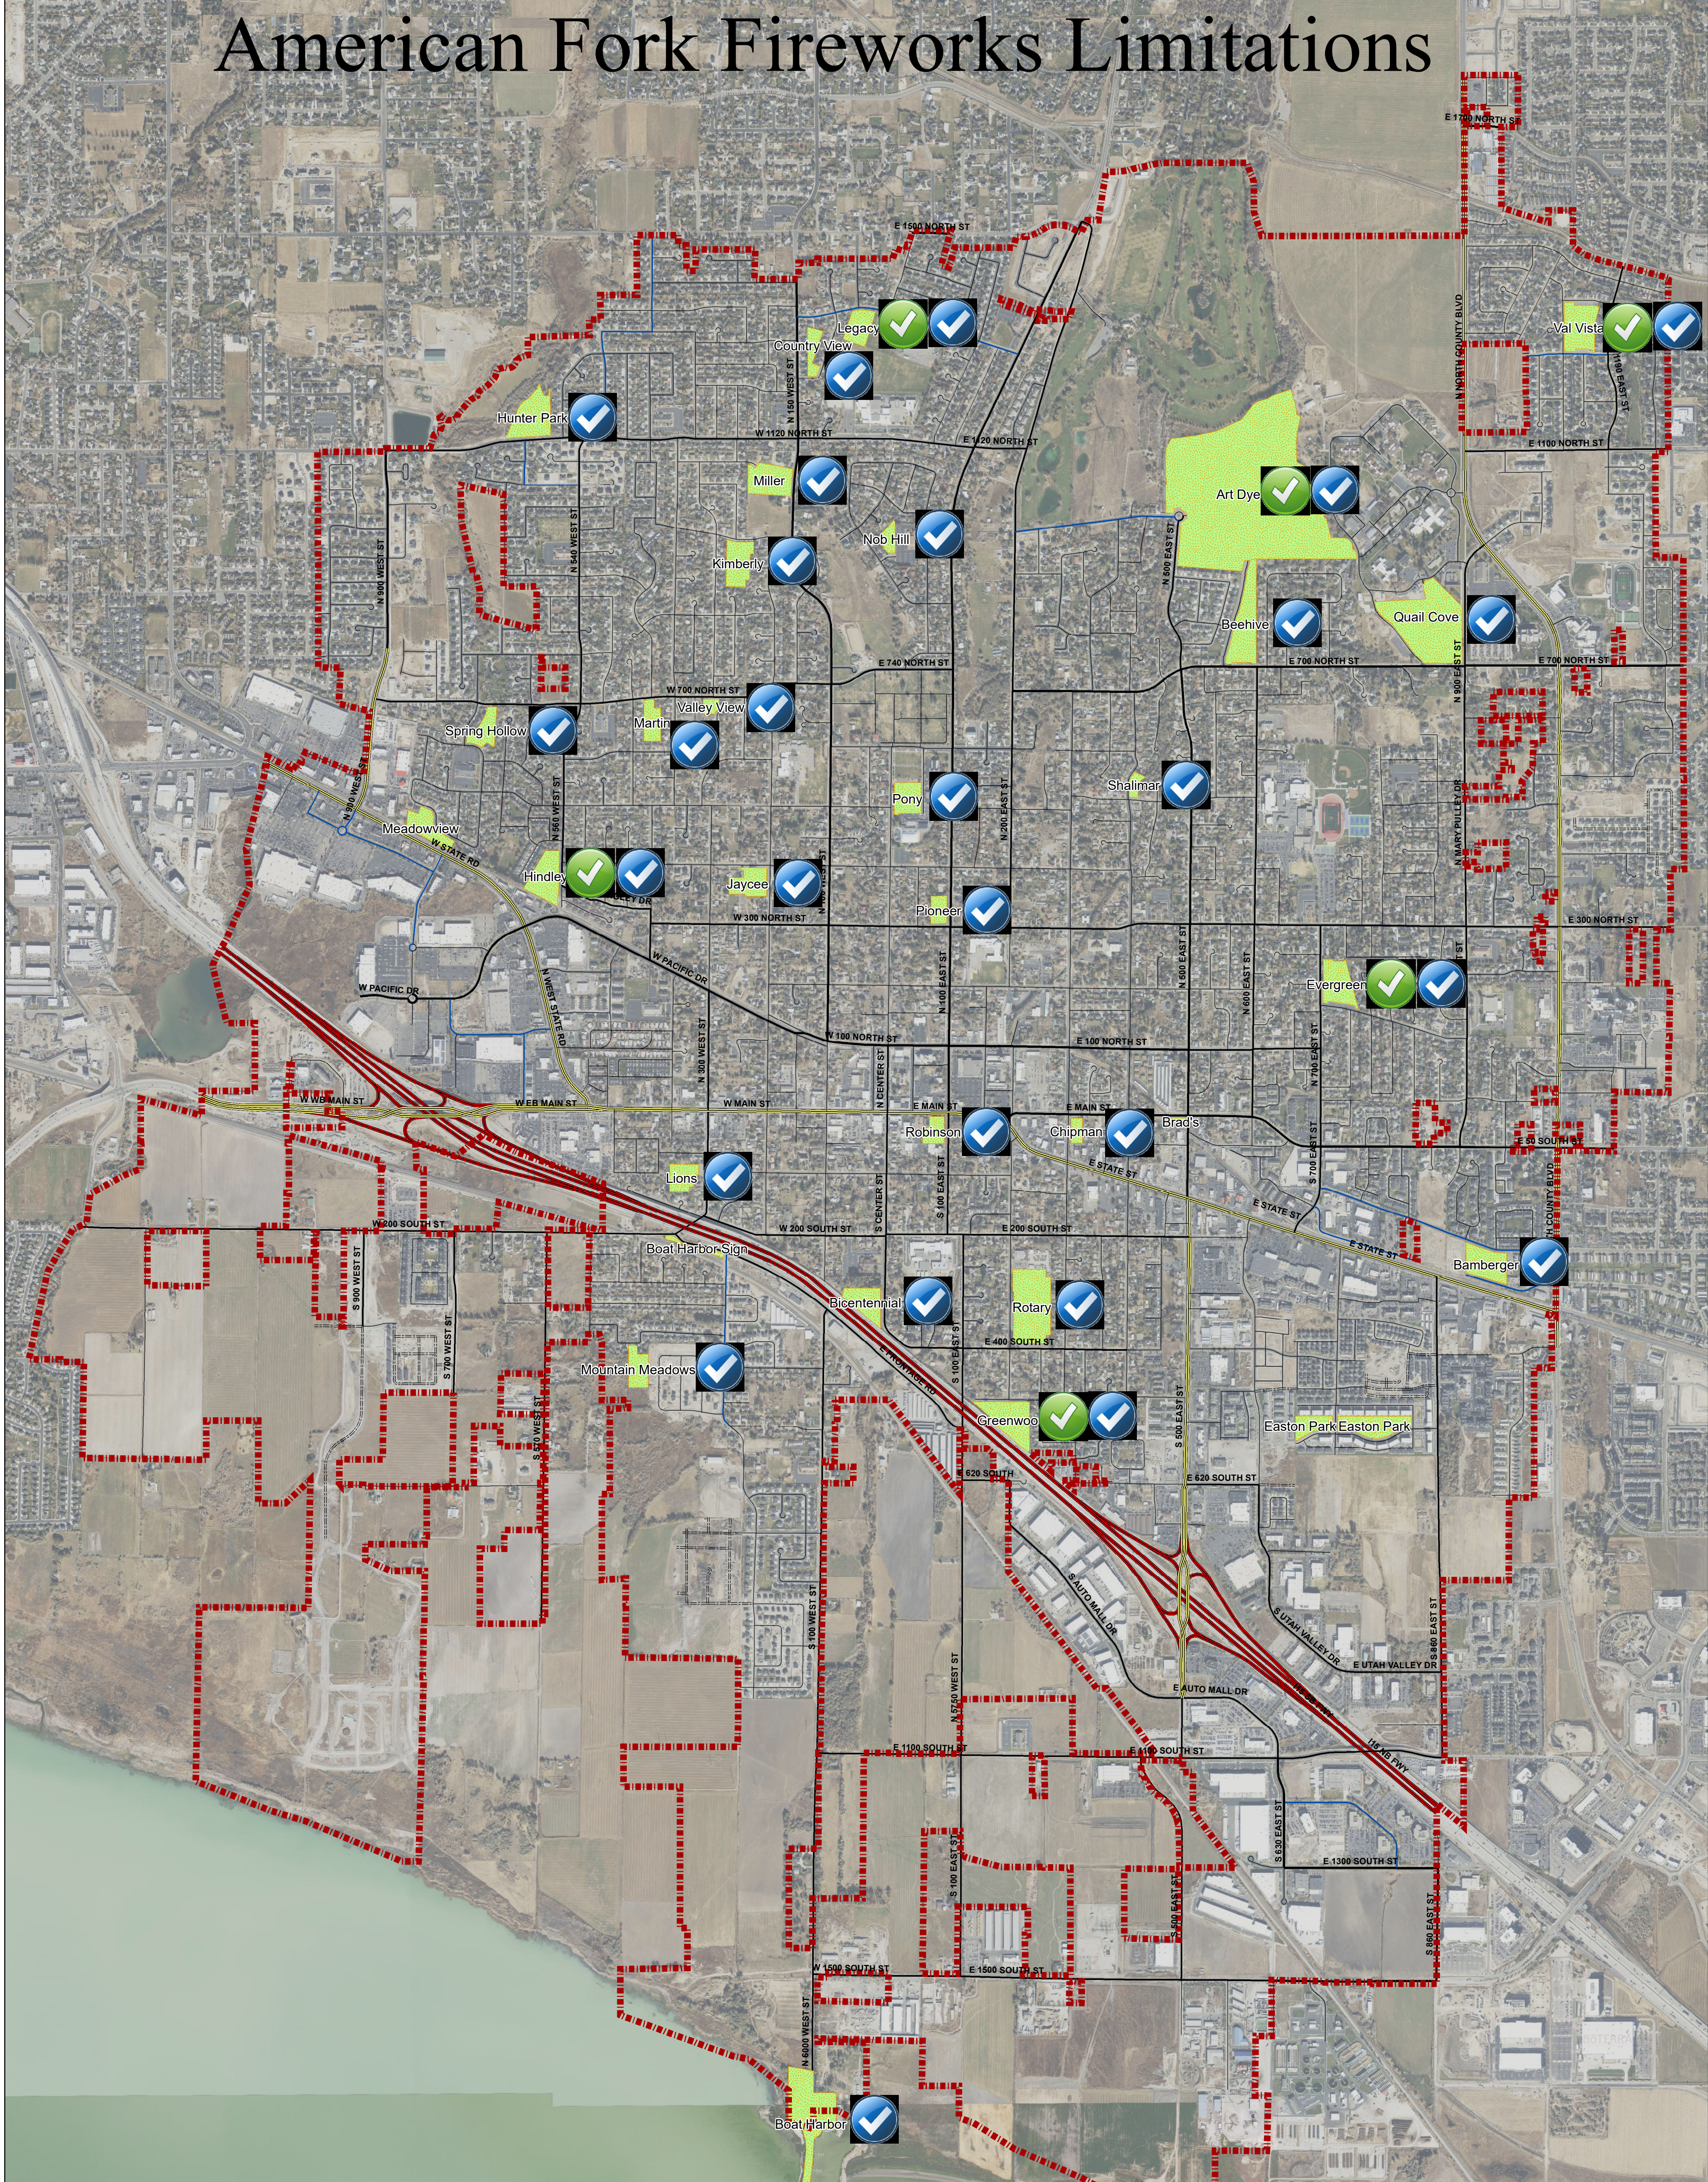

American Fork Fireworks Limitations

Location	Address	Ground Fireworks	Aerials less than 150 ft.	Aerials over 150 ft.
City Streets	-	✓	✓	Permit Required
Art Dye	1000 N 550 E	✓	✓	
Greenwood	200 E 500 S	✓	✓	
Val Vista	1100 E 1350 N	✓	✓	
Legacy	50 W 1340 N	✓	✓	
Hindley	300 N 560 W	✓	✓	
Evergreen	700 E 150 N	✓	✓	
All other parks	-	✓	✗	
Private Property	-	With Permission	With Permission	